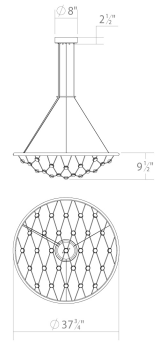

Project:

Constellation Galaxy Matrix 36" Round LED Pendant Spec Sheet

SKU: 1897.16C Learn more at:
<https://sonnemanlight.com/constellation-galaxy-matrix-horizontal-round-pendant>

Description: The dazzling luminance of double-sided lensed LED hubs are captured in a mesh-like weave. The points of light radiate illumination through the option of faceted crystal or soft white lenses. Galaxy Matrix can also be customized for your project. This statement piece is easy to assemble.

Type #:

Dimensions

Height: 9.5
Diameter: 38
Size: 36"

Electrical Specs

Bulb(s) Included?: Yes
Bulb 1 Type: Integral LED
Bulb Quantity: 29
Input Voltage: 120-277VAC
Wattage: 36
Initial Lumens: 3400
Delivered Lumens: 2900
Color Temperature: 3000K
CRI: 90
Power Supply Type: Driver
Power Supply Quantity: 1
Power Supply Location: Canopy
Dimming Type: TRIAC/ELV/
0-10V

Installation

Installation: Licensed electrician required
Sloped Ceiling Compatible?: Not Compatible
Cord Length: 20' Adjustable Cable
Minimum Hanging Height: 12
Maximum Hanging Height: 249.5

Shade

Shade 1 Material: Acrylic