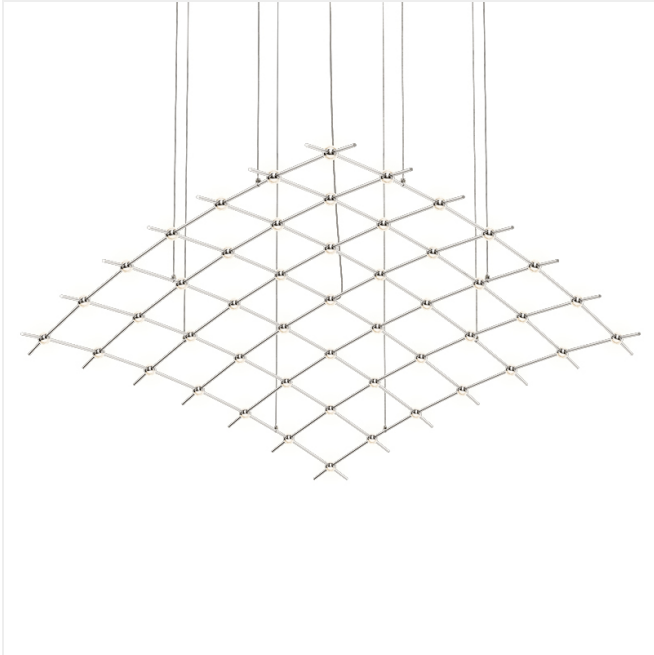

Project:

Aquarius Major Spec Sheet

SKU: 21Q13-RC7712

Aquarius is "The Great One;" it is a broad constellation of uniform brightness across a vast space of sky. Expansive, covering a large range of space, Constellation Aquarius is available in sizes: Minor, Medius, and Major.

Learn more: <https://sonnemanlight.com/constellation-aquarius>

Type #:

Dimensions

Height:	1.5"
Width:	177"
Length:	73"
Canopy/Backplate/Base:	4.5"
Hanging Details:	10' Adjustable Cord/Cable
Size:	Major
Canopy/Backplate/Base Height:	0.5"

Installation

Installation:	Licensed electrician required, multi-step installation
Sloped Ceiling Compatible?:	Adapter Available up to 45°
Cord Length:	10 ft

Shade

Lens Type:	Clear Faceted Acrylic Lens
Shade Material:	Acrylic