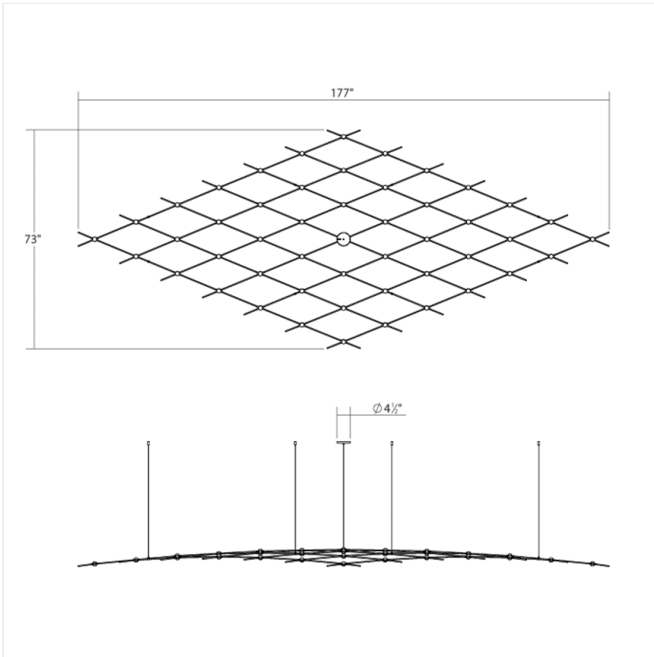

Project:

Aquarius Major Spec Sheet

SKU: 21Q13-RC7712

Aquarius is "The Great One;" it is a broad constellation of uniform brightness across a vast space of sky. Expansive, covering a large range of space, Constellation Aquarius is available in sizes: Minor, Medius, and Major.

Learn more: <https://sonnemanlight.com/constellation-aquarius>

Type #:

Dimensions

Height:	1.5"
Width:	177"
Length:	73"
Canopy/Backplate/Base:	4.5"
Hanging Details:	10' Adjustable Cord/Cable
Size:	Major
Canopy/Backplate/Base Height:	0.5"

Installation

Installation:	Licensed electrician required, multi-step installation
Sloped Ceiling Compatible?:	Adapter Available up to 45°
Cord Length:	10 ft

Shade

Lens Type:	Clear Faceted Acrylic Lens
Shade Material:	Acrylic