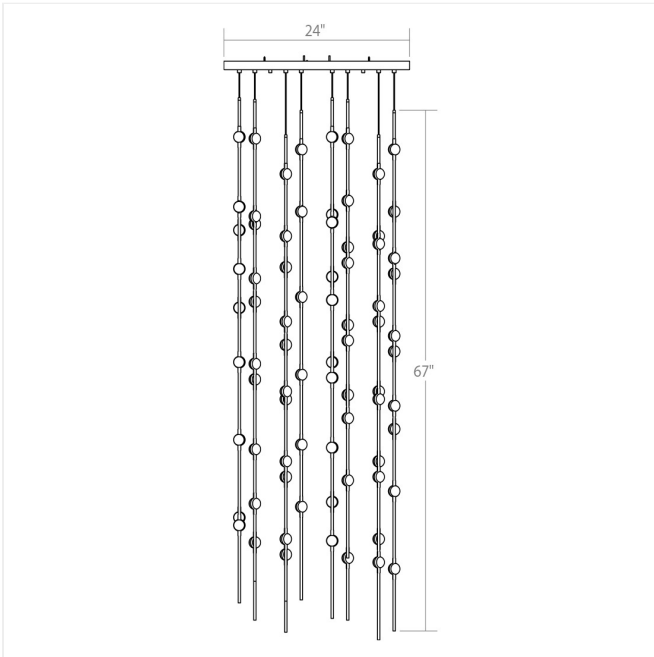

Project:

Constellation Andromeda Chandelier Spec Sheet

SKU: 2165.13C

LED hubs connected in linear strands of various lengths are suspended to form dramatically powerful luminance within a vertical space. Available in a variety of sizes and configurations, with lens options of crystal facets or soft white, Constellation Andromeda can also be customized for your project.

Learn more: <https://sonnemanlight.com/constellation-andromeda-chandelier>

Type #:

Dimensions

Height:	67"
Width:	24"
Length:	24"
Diameter:	6"
Shape:	Square
Size:	24"
Canopy/Backplate/Base Width:	24"
Canopy/Backplate/Base Depth:	24"
Canopy/Backplate/Base Height:	1"

Electrical Specs

Bulb(s) Included?:	Yes
Bulb 1 Type:	Integral LED
Bulb Quantity:	96
Input Voltage:	100-277VAC
Wattage:	192
Initial Lumens:	21120
Delivered Lumens:	12460
Kelvin:	3000K
CRI:	90
Power Supply Type:	Driver
Power Supply Quantity:	1
Power Supply Location:	Remote
Dimming Type:	0-10V
Bulb Max Wattage:	192

Installation

Installation:	Licensed electrician required, multi-step installation
Sloped Ceiling Compatible?:	Not Compatible
Cord Length:	10 ft
Minimum Hanging Height:	68"
Maximum Hanging Height:	188"

Shade