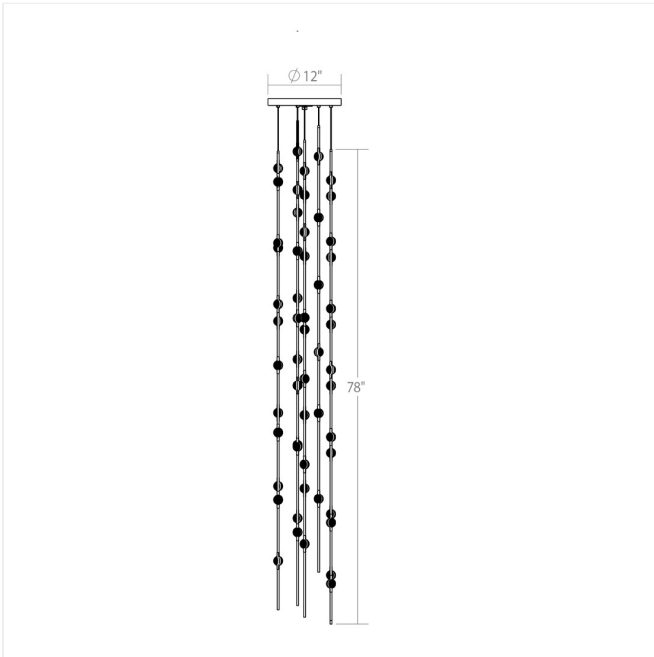

# Constellation Andromeda Chandelier Spec Sheet

SKU: 2162.13C-T

LED hubs connected in linear strands of various lengths are suspended to form dramatically powerful luminance within a vertical space. Available in a variety of sizes and configurations, with lens options of crystal facets or soft white, Constellation Andromeda can also be customized for your project.

## Dimensions

Height:	78"
Diameter:	12"
Canopy/Backplate/Base:	12"
Hanging Details:	10' Adjustable Cord
Shape:	Round
Size:	Tall 12"
Canopy/Backplate/Base Height:	1"