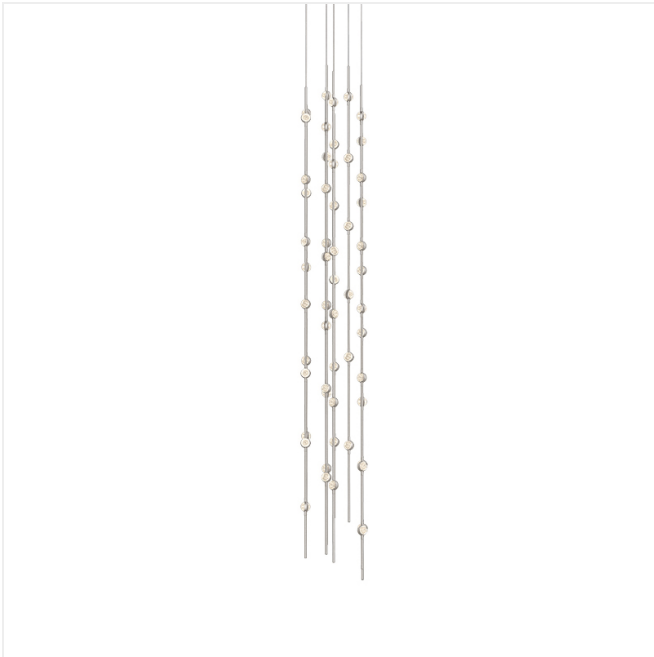

# Constellation Andromeda Chandelier Spec Sheet

SKU: 2162.13C-T

LED hubs connected in linear strands of various lengths are suspended to form dramatically powerful luminance within a vertical space. Available in a variety of sizes and configurations, with lens options of crystal facets or soft white, Constellation Andromeda can also be customized for your project.

Learn more: <https://sonnemanlight.com/constellation-andromeda-chandelier>

Type #:

## Dimensions

Height:	78"
Diameter:	12"
Canopy/Backplate/Base:	12"
Hanging Details:	10' Adjustable Cord
Shape:	Round
Size:	Tall 12"
Canopy/Backplate/Base Height:	1"

## Shade

Lens Type:	Clear Faceted Acrylic Lens
Shade Material:	Clear Faceted Acrylic