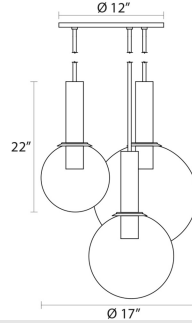

### Dimensions

Height:	22"
Diameter:	20"
Canopy/Backplate/Base:	10"
Hanging Details:	10" Adjustable Cord
Size:	3-Light

### Shipping

Carton 1 L x W x H:	25" X 21" X 22"
Carton 1 Gross Weight:	19 LBS