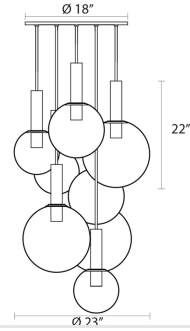

Type #:

Dimensions

Height:	22"
Diameter:	29"
Canopy/Backplate/Base:	18"
Hanging Details:	10' Adjustable Cord
Size:	8-Light

Electrical Specs

Bulb 1 Type:	Medium Base
Bulb Quantity:	8
Input Voltage:	120VAC
Wattage:	60
Color Temperature:	N/A
Dimming Type:	N/A
Bulb Max Wattage:	60

Installation

Installation:	Licensed electrician required
Sloped Ceiling Compatible?:	Compatible
Minimum Hanging Height:	22"
Maximum Hanging Height:	142"

Shipping

Carton 1 L x W x H:	33" X 32" X 22"
Carton 1 Gross Weight:	45 LBS