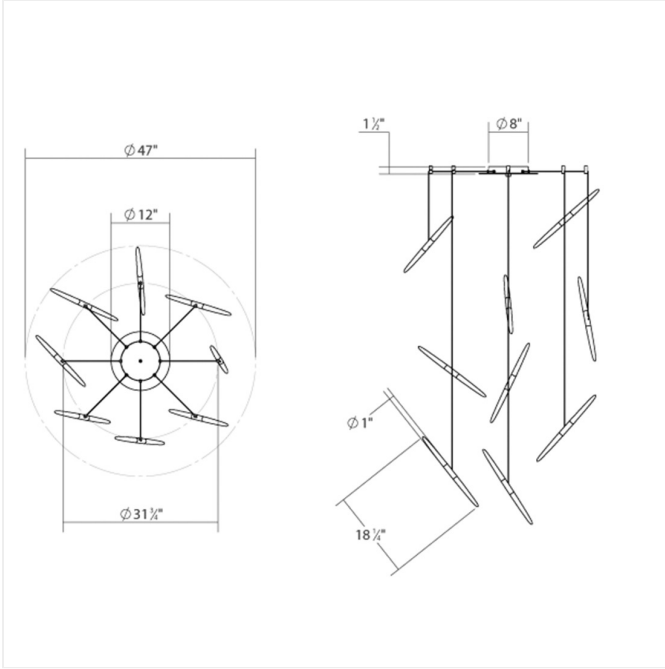

# Ballet LED Chandelier Spec Sheet

SKU: 2893.16-J20

Poised in opposing positions, softly tapered acrylic forms radiate LED illumination. Asymmetrical counterbalanced, these double tapered elements are arranged in a symmetrical cluster to form a dazzling luminous dance of interactivity. Suspended from a single multi-arm canopy or mounted individually to the ceiling in a radial pattern allows for scaling of the diameter of the fixture.

## Dimensions

Height:	3.25"
Diameter:	21.25"
Canopy/Backplate/Base:	12"
Hanging Details:	10' Adjustable Cord
Shape:	Swag
Size:	9-Light
Canopy/Backplate/Base Height:	1.75"

## Electrical Specs

Bulb(s) Included?:	Yes
Bulb 1 Type:	Integral LED
Bulb Quantity:	9
Input Voltage:	120-277VAC
Wattage:	41
Initial Lumens:	5540
Delivered Lumens:	3880
Kelvin:	3000K
CRI:	90
Power Supply Type:	Driver
Power Supply Quantity:	1
Power Supply Location:	Canopy
Dimming Type:	TRIAC & ELV @ 120V / 0-10V

## Shipping

Carton 1 L x W x H:	23" X 16" X 6"
Carton 1 Gross Weight:	14 LBS