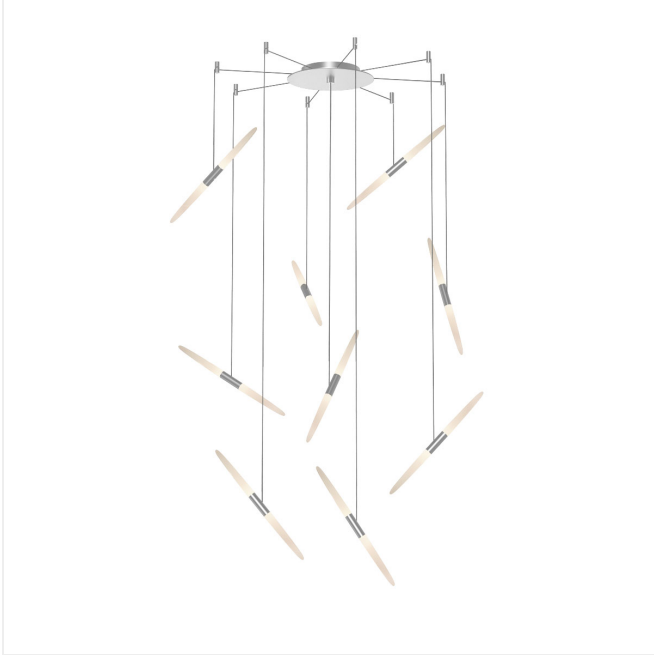

Project:

Ballet LED Chandelier Spec Sheet

SKU: 2893.16

Poised in opposing positions, softly tapered acrylic forms radiate LED illumination. Asymmetrically counterbalanced, these double tapered elements are arranged in a symmetrical cluster to form a dazzling luminous dance of interactivity. Suspended from a single multi-arm canopy or mounted individually to the ceiling in a radial pattern allows for scaling of the diameter of the fixture.

Learn more: <https://sonnemanlight.com/ballet-led-chandelier>

Type #:

Dimensions

Height:	3.25"
Diameter:	21.25"
Canopy/Backplate/Base:	12"
Hanging Details:	10' Adjustable Cord
Shape:	Swag
Size:	9-Light
Canopy/Backplate/Base Height:	1.75"

Electrical Specs

Bulb(s) Included?:	Yes
Bulb 1 Type:	Integral LED
Bulb Quantity:	9
Input Voltage:	120-277VAC
Wattage:	41
Initial Lumens:	5540
Delivered Lumens:	3880
Kelvin:	3000K
CRI:	90
Power Supply Type:	Driver
Power Supply Quantity:	1
Power Supply Location:	Canopy
Dimming Type:	TRIAC & ELV @ 120V / 0-10V
Bulb Max Wattage:	41

Available Finishes:	Bright Satin Aluminum (.16), Satin Black (.25)
---------------------	--

Available Color Temperatures

Available Color Temperatures:	3000k
-------------------------------	-------