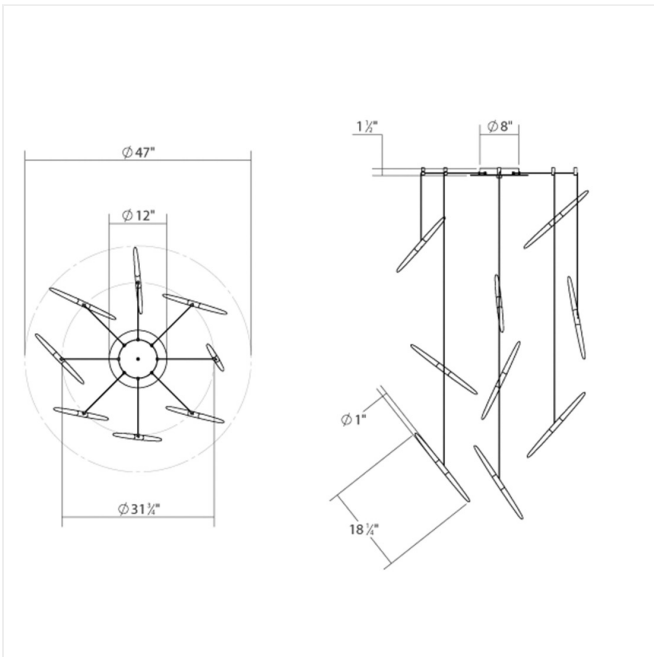

Project:

Ballet LED Chandelier Spec Sheet

SKU: 2893.16

Poised in opposing positions, softly tapered acrylic forms radiate LED illumination. Asymmetrically counterbalanced, these double tapered elements are arranged in a symmetrical cluster to form a dazzling luminous dance of interactivity. Suspended from a single multi-arm canopy or mounted individually to the ceiling in a radial pattern allows for scaling of the diameter of the fixture.

Learn more: <https://sonnemanlight.com/ballet-led-chandelier>

Type #:

Dimensions

Height:	3.25"
Diameter:	21.25"
Canopy/Backplate/Base:	12"
Hanging Details:	10' Adjustable Cord
Shape:	Swag
Size:	9-Light
Canopy/Backplate/Base Height:	1.75"

Electrical Specs

Bulb(s) Included?:	Yes
Bulb 1 Type:	Integral LED
Bulb Quantity:	9
Input Voltage:	120-277VAC
Wattage:	41
Initial Lumens:	5540
Delivered Lumens:	3880
Kelvin:	3000K
CRI:	90
Power Supply Type:	Driver
Power Supply Quantity:	1
Power Supply Location:	Canopy
Dimming Type:	TRIAC & ELV @ 120V / 0-10V
Bulb Max Wattage:	41

Installation

Installation:	Licensed electrician required
Sloped Ceiling Compatible?:	Adapter Available up to 45°
Cord Length:	10 ft
Minimum Hanging Height:	5.5"

Shipping

Carton 1 L x W x H:	23" X 16" X 6"
Carton 1 Gross Weight:	14 LBS