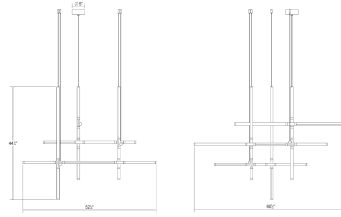

Project:

Labyrinth Intersections Medium Pendant Spec Sheet

SKU: 2102.14 Learn more at:
<https://sonnemanlight.com/labyrinth-intersections-chandelier>

Description: Timely and timeless, Labyrinth's systematic structure—an intersecting tubular LED framework in combination with cast pin connections—creates dynamic geometric order.

Scaled for residential, hospitality and commercial settings for an enduring modern presence.

This 2023 release is part of the Labyrinth family, which also includes the [Square Chandelier](#).

Type #:

Dimensions

Height:	44.75"
Width:	63"
Length:	52.72"
Canopy/Backplate/Base:	5"
Hanging Details:	20' Adjustable Cable
Size:	Medium
Canopy/Backplate/Base Height:	2"

Electrical Specs

Bulb(s) Included?:	Yes
Bulb 1 Type:	Integral LED
Bulb Quantity:	1
Input Voltage:	120-277VAC
Initial Lumens:	6000
Color Temperature:	3000K
CRI:	90
Power Supply Type:	Driver
Power Supply Quantity:	1
Power Supply Location:	Canopy
Dimming Type:	TRIAC/ELV/ 0-10V
Bulb Max Wattage:	56

Installation

Installation:	Licensed electrician required, multi-step installation
Sloped Ceiling Compatible?:	Adapter Available
Installation Orientation:	N/A
Cord Length:	20' Adjustable Cable
Minimum Hanging Height:	48"
Maximum Hanging Height:	192"