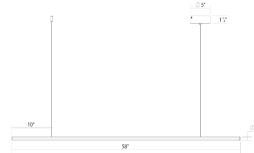

Project:

Fino 60" LED Pendant Spec Sheet

SKU: 3777.01-35 Learn more at:
<https://sonnemanlight.com/fino-pendant>

Description: A precisely curved form is revolved around a center axis, forming a Torus of reflected LED luminance that appears to float in air with an open lightness. Hung high or low within a space, its delicate presence glows with a warm reflected brightness.

Type #:

Dimensions

Height:	0.75"
Width:	58"
Length:	0.75
Canopy/Backplate/Base:	5"
Hanging Details:	20' Adjustable Cord/Cable
Size:	60"
Canopy/Backplate/Base Depth:	2"

Electrical Specs

Bulb(s) Included?:	Yes
Bulb 1 Type:	Integral LED
Bulb Quantity:	1
Input Voltage:	120-277VAC
Initial Lumens:	3000
Color Temperature:	3500K
CRI:	90
Power Supply Type:	Driver
Power Supply Quantity:	1
Power Supply Location:	Canopy
Dimming Type:	TRIAC/ELV/ 0-10V
Bulb Max Wattage:	30

Installation

Installation:	Licensed electrician required
Sloped Ceiling Compatible?:	Adapter Available
Minimum Hanging Height:	3"
Maximum Hanging Height:	240"

Shade

Lens Type:	Optical Acrylic
Shade 1 Material:	Acrylic
Shade 1 Color:	White