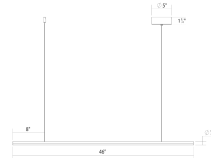

Project:

Fino 48" LED Pendant Spec Sheet

SKU: 3776.01-35 Learn more at:
<https://sonnemanlight.com/fino-pendant>

Description: A precisely curved form is revolved around a center axis, forming a Torus of reflected LED luminance that appears to float in air with an open lightness. Hung high or low within a space, its delicate presence glows with a warm reflected brightness.

Type #:

Dimensions

Height:	0.75"
Width:	48"
Length:	0.75"
Canopy/Backplate/Base:	5"
Hanging Details:	20' Adjustable Cord/Cable
Size:	48"
Canopy/Backplate/Base Depth:	2"

Installation

Installation:	Licensed electrician required
Sloped Ceiling Compatible?:	Adapter Available
Minimum Hanging Height:	3"
Maximum Hanging Height:	240"