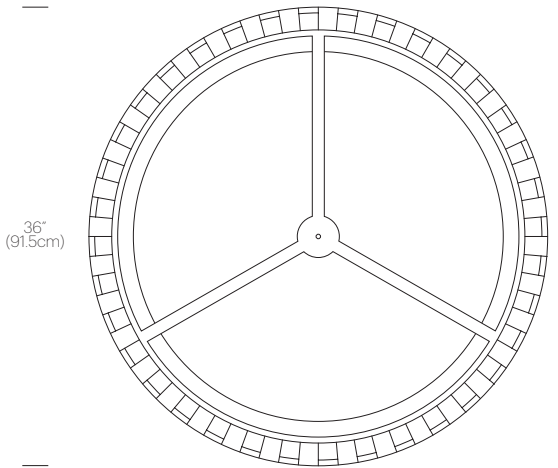

SOLIS DRUM 24/36

DESCRIPTION

The new Solis Drum Pendant is the latest addition to the elegant Solis suspension family. Featuring a uniquely engaging blend of light and shadow, Solis Drum is made of laser cut polyester fabric combined with an aluminum top and bottom ring construction that allows the shade to hang under tension. Solis Drum also employs a stunning LED dome diffuser that spans across the full diameter of the top ring, radiating light down and sideways to cast shimmering warm patterns onto the space that surrounds it. The effect is a sense of weightlessness that invites a new kind of relationship with the light source. Perfect over a dining table, an entryway or in large groupings.

CERTIFICATIONS

PACKAGING WEIGHT AND DIMENSIONS

Solis Drum 24:	11LBS	26" X 26" X 6"
	5KGS	61cm X 61cm X 15cm
Solis Drum 36:	16.4LBS	38" X 38" X 8"
	7.5KGS	96.5cm X 96.5cm X 20.3cm

NOTES

Custom requests can be considered on volume orders

FINISHES

DIMENSIONS

SOLIS DRUM 24

24"
(61cm)

SOLIS DRUM 36

36"
(91.5cm)

10"
(25.4cm)

120"
(305cm)
MAX

12"
(30.5cm)

120"
(305cm)
MAX

SOLIS DRUM FLUSH 24/36

DESCRIPTION

The Solis Drum Flush is the latest addition to the elegant Solis Family. Featuring a uniquely engaging blend of light and shadow, Solis Drum Flush is made of laser cut polyester fabric combined with a stainless steel top and bottom ring construction that allows the shade to hang under tension. Solis Drum Flush also employs a stunning LED dome diffuser that spans across the full diameter of the top ring, radiating light down and sideways to cast shimmering warm patterns onto the space that surrounds it. The effect is a sense of weightlessness that invites a new kind of relationship with the light source. Perfect over a dining table, an entryway or in large groupings.