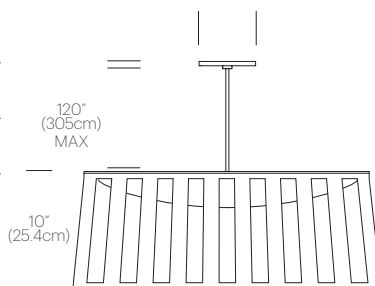

CERTIFICATIONS

PACKAGING WEIGHT AND DIMENSIONS

Solis Drum 24:	11LBS	26" X 26" X 6"
	5KGS	61cm X 61cm X 15cm
Solis Drum 36:	16.4LBS	38" X 38" X 8"
	7.5KGS	96.5cm X 96.5cm X 20.3cm

NOTES

Custom requests can be considered on volume orders

FINISHES

DIMENSIONS

SOLIS DRUM 24

24"
(61cm)

SOLIS DRUM 36

36"
(91.5cm)

10"
(25.4cm)

120"
(305cm)
MAX

12"
(30.5cm)

120"
(305cm)
MAX

SOLIS DRUM FLUSH 24/36

DESCRIPTION

The Solis Drum Flush is the latest addition to the elegant Solis Family. Featuring a uniquely engaging blend of light and shadow, Solis Drum Flush is made of laser cut polyester fabric combined with a stainless steel top and bottom ring construction that allows the shade to hang under tension. Solis Drum Flush also employs a stunning LED dome diffuser that spans across the full diameter of the top ring, radiating light down and sideways to cast shimmering warm patterns onto the space that surrounds it. The effect is a sense of weightlessness that invites a new kind of relationship with the light source. Perfect over a dining table, an entryway or in large groupings.

CERTIFICATIONS

PACKAGING WEIGHT AND DIMENSIONS

Solis Drum Flush 24:	11LBS	26" X 26" X 6"
	5KGS	61cm X 61cm X 15cm
Solis Drum Flush 36:	16.4LBS	38" X 38" X 8"
	7.5KGS	96.5cm X 96.5cm X 20.3cm

NOTES

Custom requests can be considered on volume orders