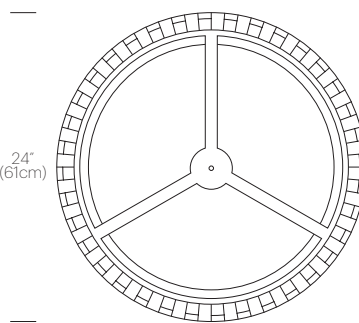

SOLIS DRUM 24/36

DESCRIPTION

The new Solis Drum Pendant is the latest addition to the elegant Solis suspension family. Featuring a uniquely engaging blend of light and shadow, Solis Drum is made of laser cut polyester fabric combined with an aluminum top and bottom ring construction that allows the shade to hang under tension. Solis Drum also employs a stunning LED dome diffuser that spans across the full diameter of the top ring, radiating light down and sideways to cast shimmering warm patterns onto the space that surrounds it. The effect is a sense of weightlessness that invites a new kind of relationship with the light source. Perfect over a dining table, an entryway or in large groupings.

CERTIFICATIONS

PACKAGING WEIGHT AND DIMENSIONS

Solis Drum 24:	11LBS	26" X 26" X 6"
	5KGS	61cm X 61cm X 15cm
Solis Drum 36:	16.4LBS	38" X 38" X 8"
	7.5KGS	96.5cm X 96.5cm X 20.3cm

NOTES

Custom requests can be considered on volume orders

FINISHES

DIMENSIONS

SOLIS DRUM 24

24"
(61cm)

SOLIS DRUM 36

36"
(91.5cm)

10"
(25.4cm)

120"
(305cm)
MAX

12"
(30.5cm)

120"
(305cm)
MAX

SOLIS DRUM FLUSH 24/36

DESCRIPTION

The Solis Drum Flush is the latest addition to the elegant Solis Family. Featuring a uniquely engaging blend of light and shadow, Solis Drum Flush is made of laser cut polyester fabric combined with a stainless steel top and bottom ring construction that allows the shade to hang under tension. Solis Drum Flush also employs a stunning LED dome diffuser that spans across the full diameter of the top ring, radiating light down and sideways to cast shimmering warm patterns onto the space that surrounds it. The effect is a sense of weightlessness that invites a new kind of relationship with the light source. Perfect over a dining table, an entryway or in large groupings.