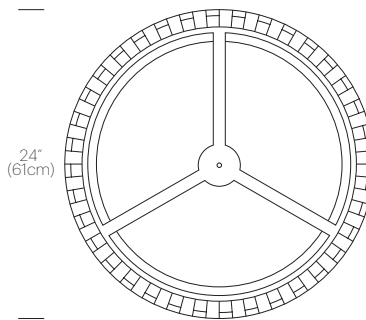

NOTES

Custom requests can be considered on volume orders

SOLIS DRUM 24