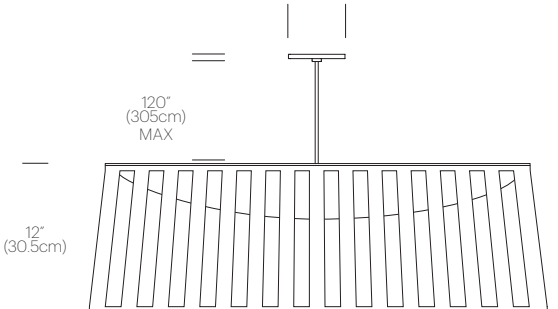

CERTIFICATIONS

PACKAGING WEIGHT AND DIMENSIONS

Solis Drum 24:	11LBS	26" X 26" X 6"
	5KGS	61cm X 61cm X 15cm
Solis Drum 36:	16.4LBS	38" X 38" X 8"
	7.5KGS	96.5cm X 96.5cm X 20.3cm

NOTES

Custom requests can be considered on volume orders

FINISHES

DIMENSIONS

SOLIS DRUM 24

24"
(61cm)

SOLIS DRUM 36

36"
(91.5cm)

10"
(25.4cm)

120"
(305cm)
MAX

12"
(30.5cm)

120"
(305cm)
MAX

SOLIS DRUM FLUSH 24/36

DESCRIPTION

The Solis Drum Flush is the latest addition to the elegant Solis Family. Featuring a uniquely engaging blend of light and shadow, Solis Drum Flush is made of laser cut polyester fabric combined with a stainless steel top and bottom ring construction that allows the shade to hang under tension. Solis Drum Flush also employs a stunning LED dome diffuser that spans across the full diameter of the top ring, radiating light down and sideways to cast shimmering warm patterns onto the space that surrounds it. The effect is a sense of weightlessness that invites a new kind of relationship with the light source. Perfect over a dining table, an entryway or in large groupings.

CERTIFICATIONS

PACKAGING WEIGHT AND DIMENSIONS

Solis Drum Flush 24:	11LBS	26" X 26" X 6"
	5KGS	61cm X 61cm X 15cm
Solis Drum Flush 36:	16.4LBS	38" X 38" X 8"
	7.5KGS	96.5cm X 96.5cm X 20.3cm

NOTES

Custom requests can be considered on volume orders