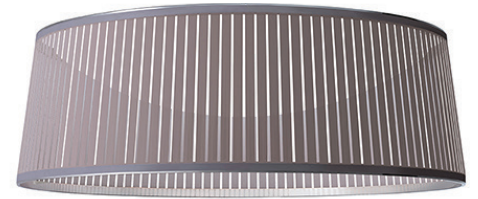

SOLIS DRUM 24/36

DESCRIPTION

The new Solis Drum Pendant is the latest addition to the elegant Solis suspension family. Featuring a uniquely engaging blend of light and shadow, Solis Drum is made of laser cut polyester fabric combined with an aluminum top and bottom ring construction that allows the shade to hang under tension. Solis Drum also employs a stunning LED dome diffuser that spans across the full diameter of the top ring, radiating light down and sideways to cast shimmering warm patterns onto the space that surrounds it. The effect is a sense of weightlessness that invites a new kind of relationship with the light source. Perfect over a dining table, an entryway or in large groupings.

12"
(30.5cm)

120"
(305cm)
MAX

SOLIS DRUM FLUSH 24/36

DESCRIPTION

The Solis Drum Flush is the latest addition to the elegant Solis Family. Featuring a uniquely engaging blend of light and shadow, Solis Drum Flush is made of laser cut polyester fabric combined with a stainless steel top and bottom ring construction that allows the shade to hang under tension. Solis Drum Flush also employs a stunning LED dome diffuser that spans across the full diameter of the top ring, radiating light down and sideways to cast shimmering warm patterns onto the space that surrounds it. The effect is a sense of weightlessness that invites a new kind of relationship with the light source. Perfect over a dining table, an entryway or in large groupings.