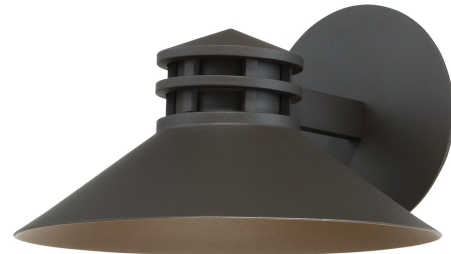

WAC LIGHTING

Fixture Type: _____

Catalog Number: _____

Project: _____

Location: _____

Sodor

Outdoor Wall Sconce 3000K

Model & Size	Color Temp & CRI	Watt	LED Lumens	Delivered Lumens	Title 24	Finish
WS-W15710 10"	3000K 90	11.5W 15W	1200 1200	560 484	No Yes	BK Black BZ Bronze GH Graphite

Example: **WS-W15710-BK**

DESCRIPTION

A Steam work inspired approach to a traditional lantern design. Sodor is constructed with a solid die-cast aluminum shade that provides fantastic glare cutoff and a weather resistant powder coated finish. The light engine is factory sealed for maximum protection against the harshest elements.

FEATURES

- Weather resistant powder coated finishes
- Light engine is factory sealed for maximum protection from the elements
- Heavy aluminum shade provides great glare cutoff
- Title 24 may not be available for all finishes, check for availability
- ACLED driverless technology
- 5 year warranty

SPECIFICATIONS

Color Temp:	3000K
Input:	120 VAC, 50/60Hz
CRI:	90
Dimming:	ELV: 100-10%
Rated Life:	54000 Hours
Standards:	ETL, cETL, IP65, Title 24: 2019, Dark Sky Friendly, Title 24: Wet Location Listed
Construction:	Aluminum hardware with glass diffuser