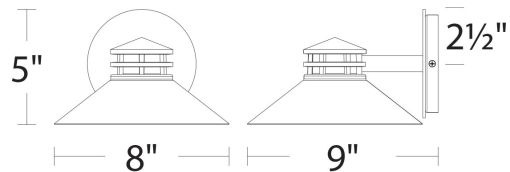

FINISHES

LINE DRAWING