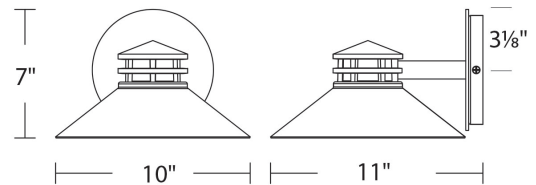

FINISHES

LINE DRAWING