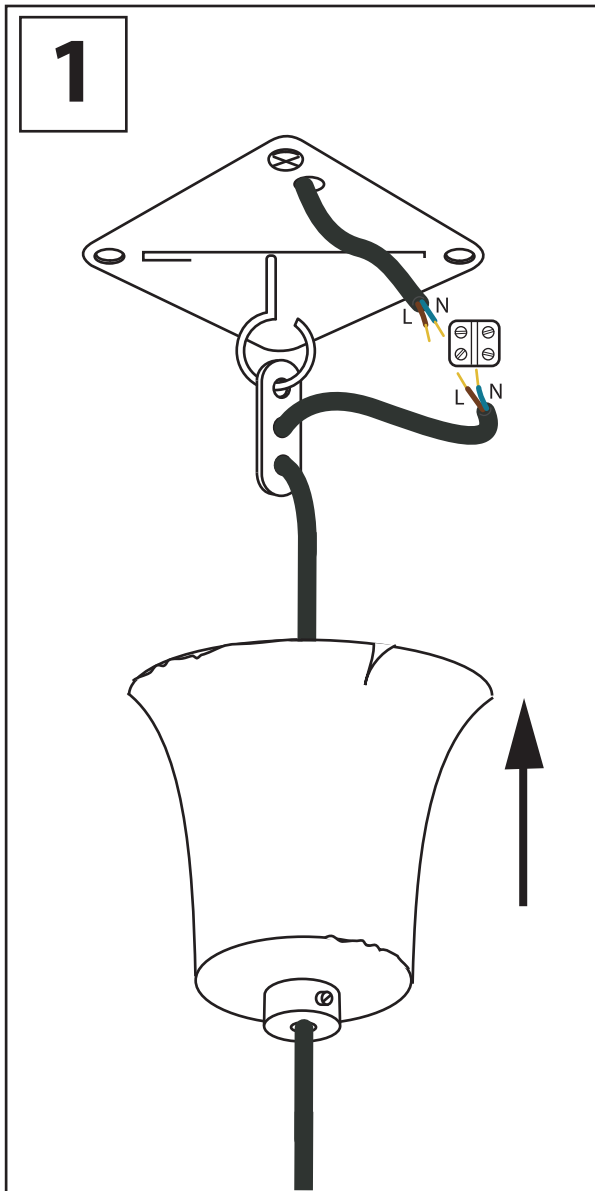

### TECHNICAL INFORMATION

name Smoke Chandelier  
code molsc-555-

dimensions 55 x 65 cm (h x Ø)

materials burned wood, finished off with epoxy

design Maarten Baas

\*the manufacturer does not accept any responsibility for damage or injury as a result of wrong use of the lighting system