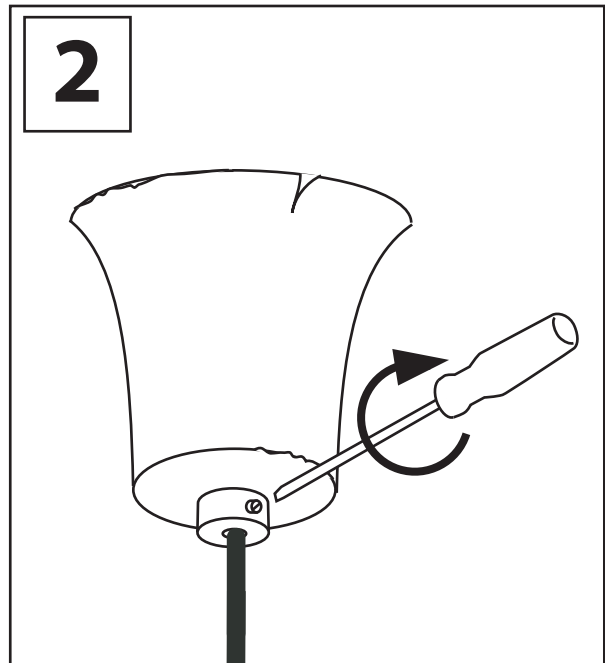

### TECHNICAL INFORMATION

name Smoke Chandelier  
code molsc-555-

dimensions 55 x 65 cm (h x Ø)

materials burned wood, finished off with epoxy

design Maarten Baas

\*the manufacturer does not accept any responsibility for damage or injury as a result of wrong use of the lighting system