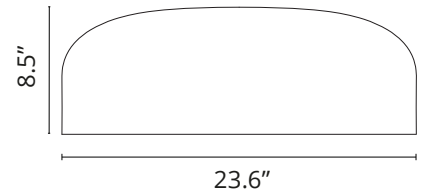

[BOOK AN APPOINTMENT](#)

Main specifications

EAN	8059607010365
Mounting	Ceiling
Environments	Indoor dry location
Light Source Type	LED
LED type	LED Module
Power (W)	30
System flux (lm)	2791

Physical

Color	Black
Net weight (lb)	12.79
Package height (in)	12.2
Package width (in)	27.95
Package length (in)	27.95
Package volume (in)	9536.17
IP internal	20