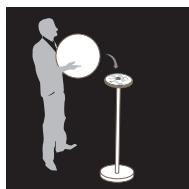

STANDARDS

- CE - FCC - RoHS - IP 68
- 1 year warranty

DIMENSIONS

- Product: 29 x 39 cm
- Box: 30 x 30 x 45 cm
- Net weight: 2,87 Kg

CONTAINS

+

ACCESSORIES

STAND IT