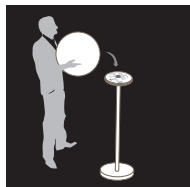

STANDARDS

- CE - FCC - RoHS - IP 68
- 1 year warranty

DIMENSIONS

- Product: Ø 30 x 106 cm
- Box: 30 x 30 x 110 cm
- Net weight: 4,5 kg

CONTAINS

+

ACCESSORIES

STAND IT