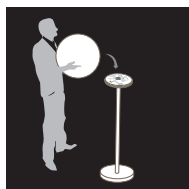

ACCESSORIES

STAND IT