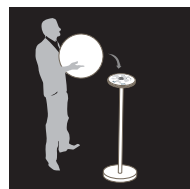

ACCESSORIES

STAND IT