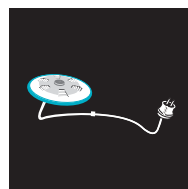

## ACCESSORIES

STAND IT

OUTDOOR ADAPTER

TRAY/TROLLEY

SUNLITE