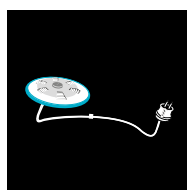

STANDARDS

CE - FCC - RoHS - IP 68
1 year warranty

CONTAINS

ACCESSORIES

STAND IT

OUTDOOR ADAPTER

TRAY/TROLLEY

SUNLITE