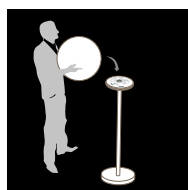

ACCESSORIES

STAND IT