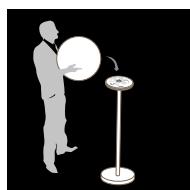

ACCESSOIRES

STAND IT