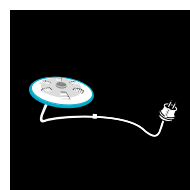

OUTDOOR ADAPTER