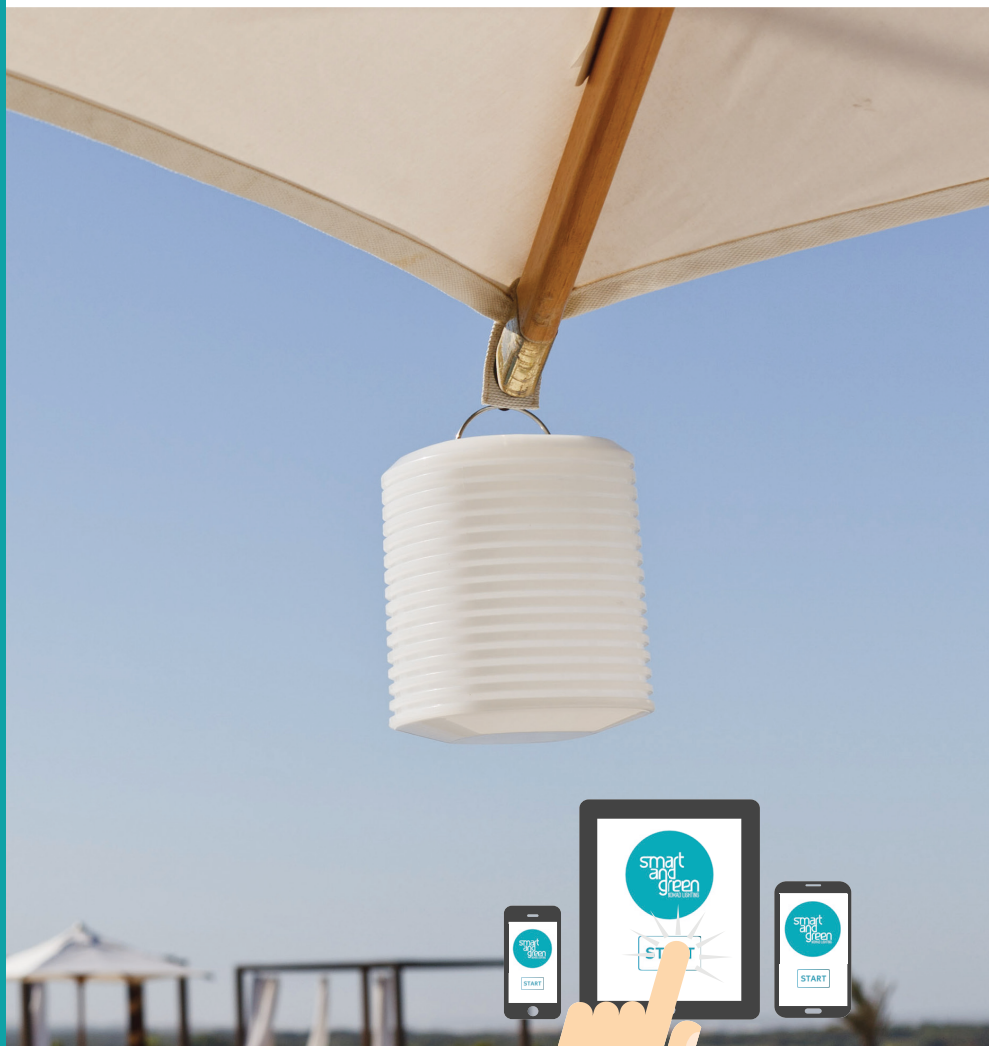

STANDARDS

- CE - FCC - RoHS - IP 68
- 1 year warranty

DIMENSIONS

- Product: Ø 14 x 16 cm
- Box: 14 x 14 x 23 cm
- Net weight: 0,48 Kg

CONTAINS

+

ACCESSORIES

TRAY/TROLLEY