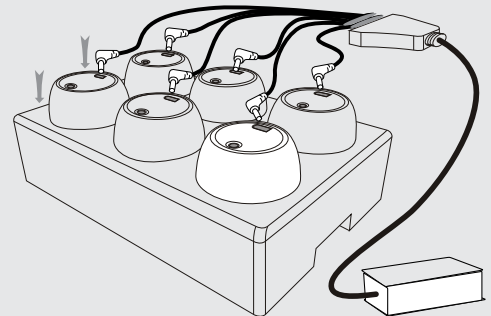

\$0,15 / day*

(*) Average operating cost per table for 2 years

Shade

- acrylic glass (mini CLASSIC / mini ICEBERG)
- PE (Mini EGG)
- modurable and shock resistant
- mini CLASSIC = 135 x 75 mm
- mini EGG = 135 x 105 mm
- mini ICEBERG = 135 x 74 mm

Remote control operated only
(to avoid customers playing with lamps)

Charging time: 5h
autonomy up to 20h
+500 charging cycles

Charging Tray (included)

- multi-charger (up to 6 lamps)
- stackable to save space
- thermo-moulding EVA