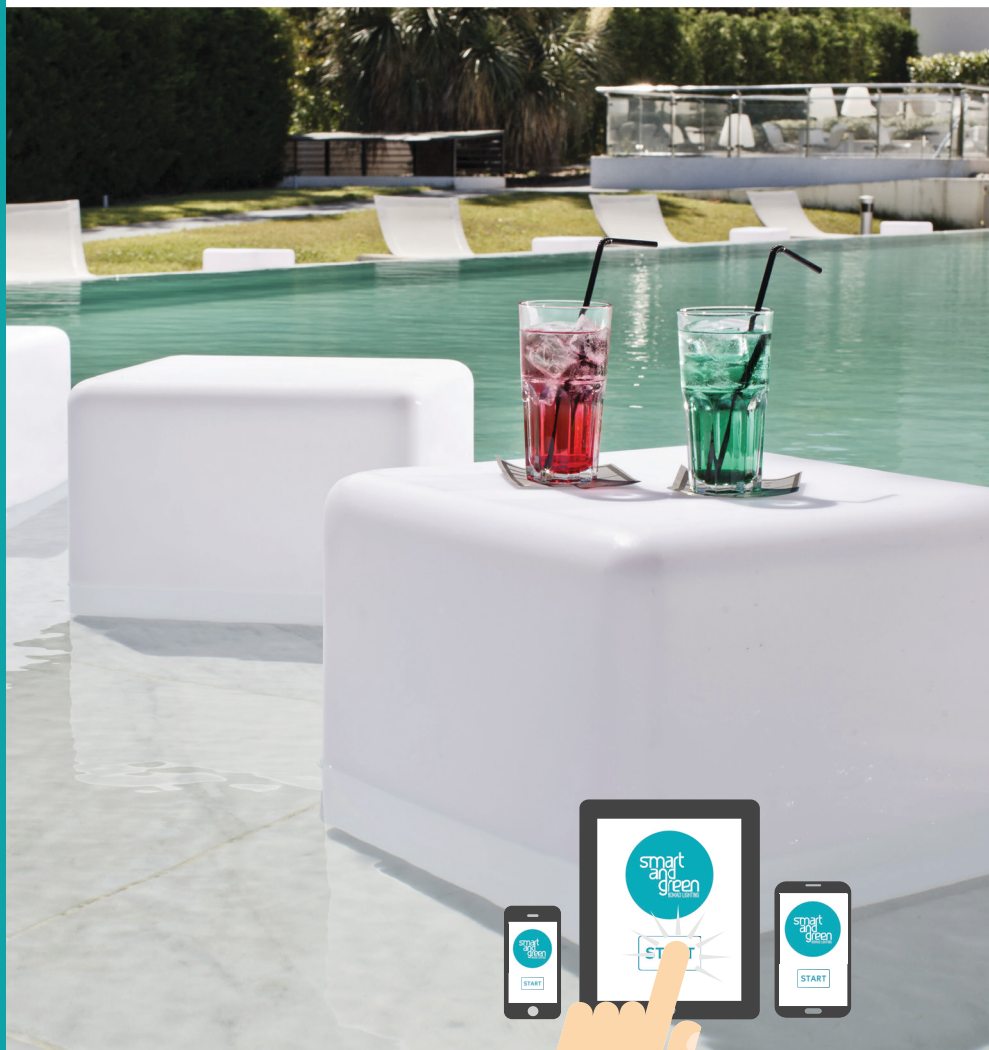

STANDARDS

- CE - FCC - RoHS - IP 68
- 1 year warranty

DIMENSIONS

- Product: 25 x 25 cm
- Box: 25,5 x 25,5 x 29,5 cm
- Net weight: 1,2 Kg

CONTAINS

+

ACCESSORIES

TRAY/TROLLEY