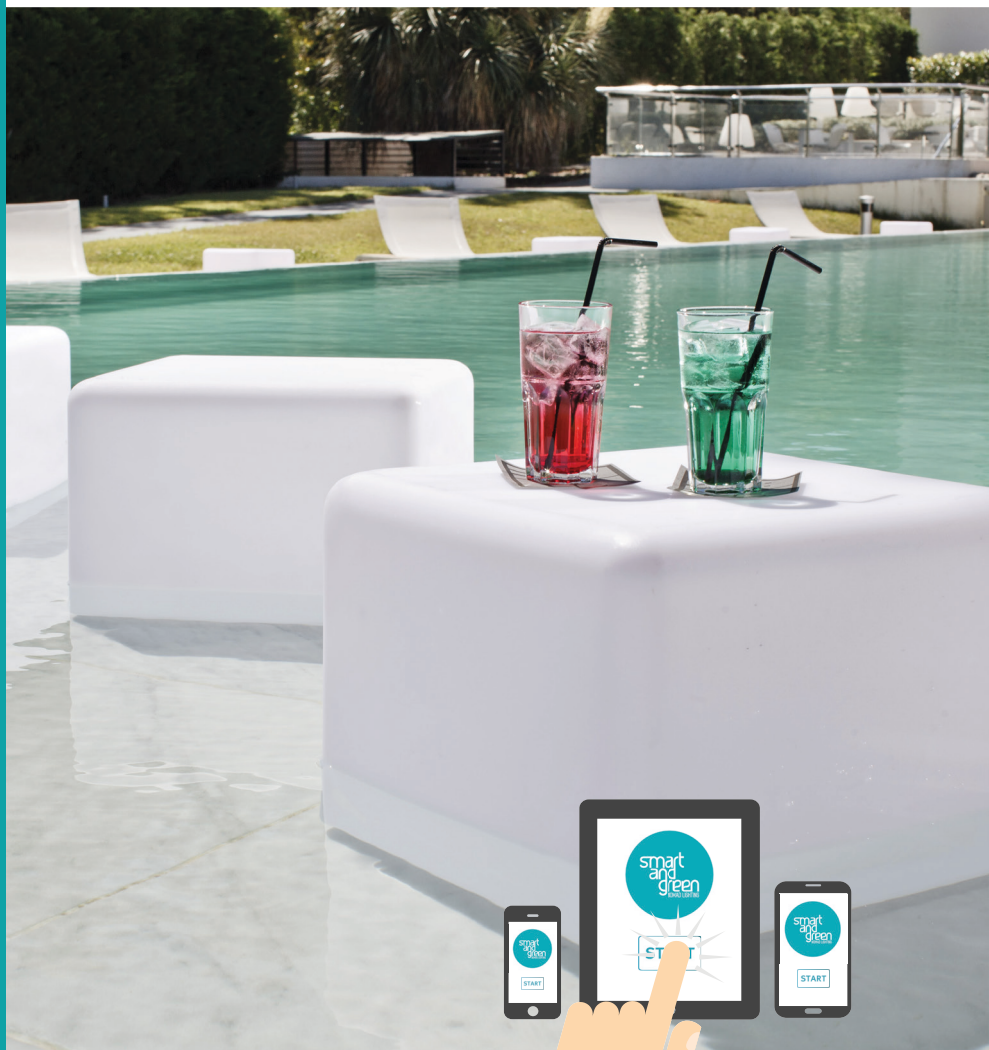

STANDARDS

- CE - FCC - RoHS - IP 68
- 1 year warranty

DIMENSIONS

- Product: 14 x 16 cm
- Box: 18,5 x 18,5 x 21 cm

CONTAINS

+

TRAY/TROLLEY

Available on the
App Store

GET IT ON
Google Play

ACCESSORIES