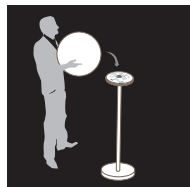

STANDARDS

- CE - FCC - RoHS - IP 68
- 1 year warranty

DIMENSIONS

- Product: Ø 35 cm
- Box: 36 x 36 x 40 cm
- Net weight: 1,5 Kg

CONTAINS

+

ACCESSORIES

STAND IT