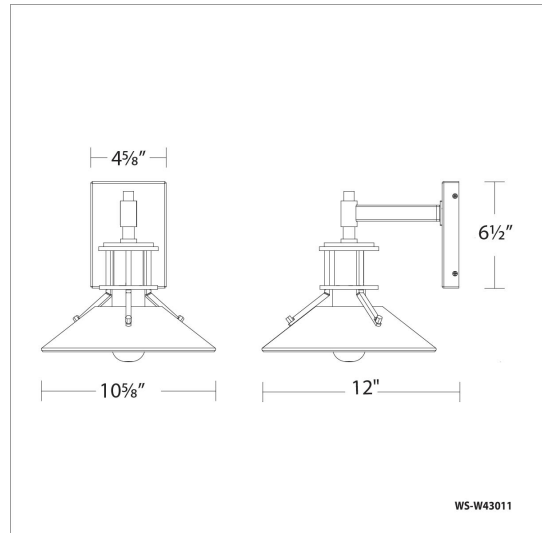

Black/ Aged
Brass

LINE DRAWING