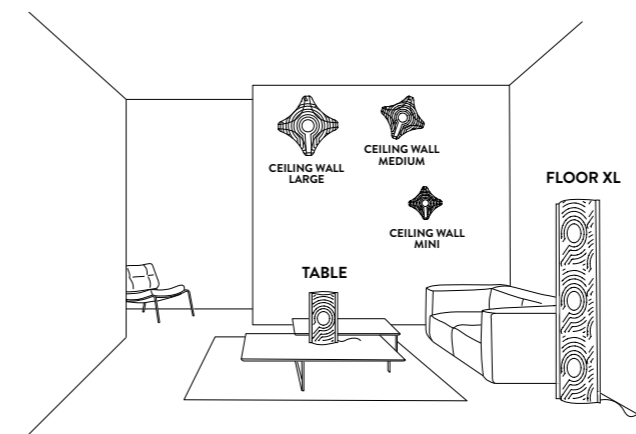

PRODUCT / PRODOTTO	DIMENSIONS / MISURE	COLOUR / COLORE	CODE / CODICE
FLOOR LAMP Bulbs E27: 3 X 12W LED Filament Dimmable with: Dimmable bulbs Made of: Opalflex® With: Dimmer Included Aluminium profiles Weight: net Kg 2,80 - gross Kg 6,00 Package: 37 x 28 x h. 168 cm		☐ HYPER WHITE	TUB59PTU0004_VEN
TABLE LAMP Bulbs E14: 1 X 6W LED Filament Made of: Opalflex® Weight: net Kg 0,40 - gross Kg 0,70 Package: 26 x 6 x h. 43 cm		☐ HYPER WHITE	TUB59TAV0001_VEN

PRODUCT / PRODOTTO	DIMENSIONS / MISURE	COLOUR / COLORE	CODE / CODICE
CEILING WALL LAMP LARGE Bulbs E27: 4 X 12W LED Filament Dimmable with: Dimmable bulbs Made of: Opalflex® With: MagneticSystem® Weight: net Kg 3,00 - gross Kg 5,50 Package: 80 x 80 x h. 25 cm		☐ HYPER WHITE	VEN59PLF0003_VEN
CEILING WALL LAMP MEDIUM Bulbs E27: 3 X 12W LED Filament Dimmable with: Dimmable bulbs Made of: Opalflex® With: MagneticSystem® Weight: net Kg 2,00 - gross Kg 3,00 Package: 54,5 x 14 x h. 56 cm		☐ HYPER WHITE	VEN59PLF0002_VEN
CEILING WALL LAMP SMALL Bulbs E27: 2 X 12W LED Filament Dimmable with: Dimmable bulbs Made of: Opalflex® With: MagneticSystem® Weight: net Kg 0,60 - gross Kg 1,00 Package: 39 x 36 x h. 9,5 cm		☐ HYPER WHITE	VEN59PLF0001_VEN

VENTI ENTIRE COLLECTION

CERTIFICATION

CE IP 20

ENERGY CLASS: A / A+ / A++

ENERGY LABEL AVAILABLE ON SLAMP'S WEBSITE

FINISHES