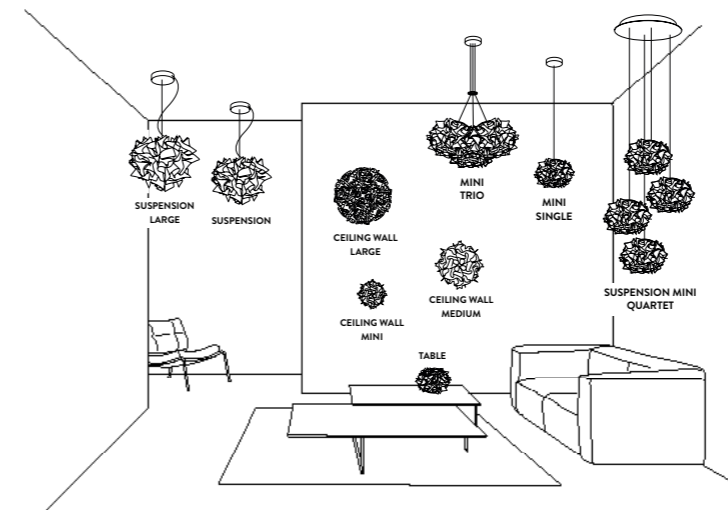

VELI ENTIRE COLLECTION