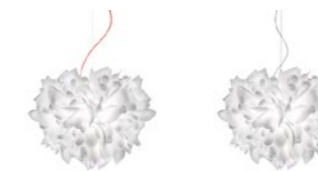

FINISHES

FOLIAGE
RED WIRE

FOLIAGE
TRASP. WIRE