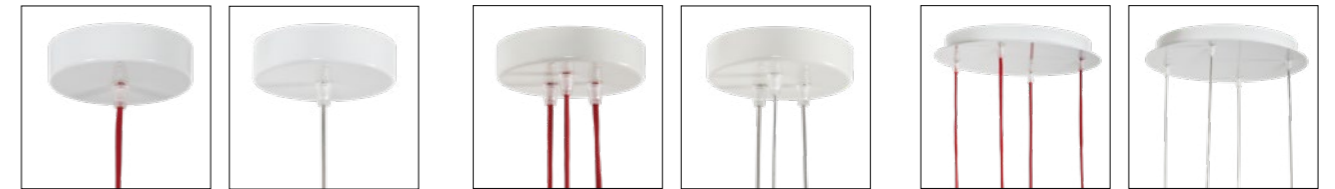

VELI MINI SUSPENSION by Adriano Rachele

Compendium page 198

PRODUCT / PRODOTTO	DIMENSIONS / MISURE	COLOUR / COLORE	CODE / CODICE
MINI SINGLE SUSPENSION Bulbs E27: 1 X 12W LED Filament Dimmable with: Dimmable bulbs Made of: Opalflex® With: Magnetic System® Weight: net Kg 0,6 - gross Kg 1,2 Package: 32 x 32 x h. 25 cm LIGHT SOURCE: BOTTOM VIEW		☐ COUTURE RED WIRE	VELXSXS0CTR01RMS000EU
		☐ COUTURE TRSP. WIRE	VELXSXS0CTR01TMS000EU
MINI TRIO SUSPENSION Bulbs E27: 3 X 12W LED Filament Dimmable with: Dimmable bulbs Made of: Opalflex® With: Magnetic System® Weight: net Kg 1,6 - gross Kg 5 Package: 64 x 62 x h. 34 cm LIGHT SOURCE: BOTTOM VIEW		☐ COUTURE RED WIRE	VELSM00CTR01RMT000EU
		☐ COUTURE TRSP. WIRE	VELSM00CTR01TMT000EU
MINI QUARTET SUSPENSION Bulbs E27: 4 X 12W LED Filament Dimmable with: Dimmable bulbs Made of: Opalflex® With: Magnetic System® Weight: net Kg 2 - gross Kg 5 Package: 64 x 62 x h. 34 cm LIGHT SOURCE: BOTTOM VIEW		☐ COUTURE RED WIRE	VELSM00CTR01RMQ000EU
		☐ COUTURE TRSP. WIRE	VELSM00CTR01TMQ000EU

CANOPY DETAILS