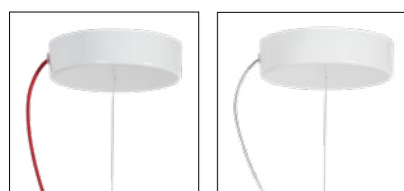

PRODUCT / PRODOTTO	DIMENSIONS / MISURE	COLOUR / COLORE	CODE / CODICE
SUSPENSION LARGE Bulbs E27: 4 X 12W LED Filament Dimmable with: Dimmable bulbs Made of: Opalflex® With: Magnetic System® Weight: net Kg 2,07 - gross Kg 5,7 Package: 61 x 61 x h. 64 cm	LIGHT SOURCE: BOTTOM VIEW	FOLIAGE RED WIRE	VELSL00FLG01R00000EU
		FOLIAGE TRSP. WIRE	VELSL00FLG01T00000EU
SUSPENSION Bulbs E27: 2 X 12W LED Filament Dimmable with: Dimmable bulbs Made of: Opalflex® With: Magnetic System® Weight: net Kg 1,15 - gross Kg 2,6 Package: 55 x 57 x h. 23 cm	LIGHT SOURCE: BOTTOM VIEW	FOLIAGE RED WIRE	VELSS00FLG01R00000EU
		FOLIAGE TRSP. WIRE	VELSS00FLG01T00000EU

CANOPY DETAILS

VELI FOLIAGE

LARGE- MEDIUM: Ø 12 cm x h. 3,2 cm (Ø 4-3/4" x h. 1-1/4")

Red wrapped electric wire - Available also with transparent cable
Cavo calzato rosso - Disponibile anche con cavo trasparente

6m. cable kit must be ordered with lamp purchase
Kit Cavi da 6m da richiedere tassativamente in fase di ordine

Multiple installation kit on request
Kit di installazione multipla su richiesta