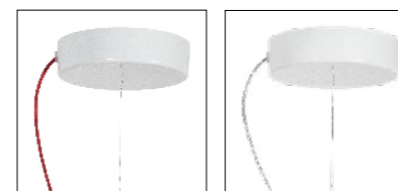

CANOPY DETAILS

VELI FOLIAGE

LARGE- MEDIUM: Ø 12 cm x h. 3,2 cm (Ø 4-3/4" x h. 1-1/4")

Red wrapped electric wire - Available also with transparent cable
Cavo calzato rosso - Disponibile anche con cavo trasparente

6m. cable kit must be ordered with lamp purchase
Kit Cavi da 6m da richiedere tassativamente in fase di ordine

Multiple installation kit on request
Kit di installazione multipla su richiesta