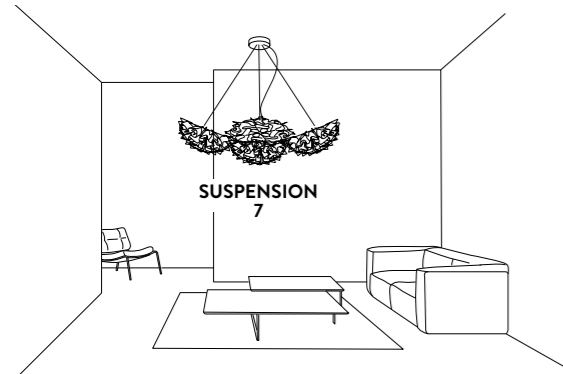

PRODUCT / PRODOTTO	DIMENSIONS / MISURE	COLOUR / COLORE	CODE / CODICE
7 SUSPENSION Bulbs E27: 9X 12W LED Filament Dimmable with: Dimmable bulbs Made of: Opalflex® Weight: net Kg 12,65 - gross Kg 27,60 Package: A 61 x 49 x h. 51 cm B 55 x 57 x h. 23 cm (x7) LIGHT SOURCE: BOTTOM VIEW	 20-40 cm (8"-16") 35 cm (13'-3/4") 130 cm (51'-1/4")	☐ OPAL ☐ PLUM ☐ CHARCOAL ☐ CHILLI ☐ CELESTE ☐ COUTURE TRSP. WIRE ☐ FOLIAGE TRSP. WIRE ☐ PRISMA ☐ SILVER ☐ COPPER ☐ GOLD	VEL78SOS0006W_000 VEL78SOS0006H_000 VEL78SOS0006N_000 VEL78SOS0006R_000 VEL78SOS0006D_000 VEL78SOS0006BW000 VEL78SOS0006FG000 VEL78SOS0006LE000 VEL78SOS0006S_000 VEL78SOS0006RA000 VEL78SOS0006O_000

PRODUCT / PRODOTTO	DIMENSIONS / MISURE	COLOUR / COLORE	CODE / CODICE
TABLE Bulbs E14: 1X 6W LED Filament Made of: Opalflex® / Metacrylate base With: MagneticSystem® Weight: net Kg 0,6 - gross Kg 1,2 Package: 32 x 34 x h. 22 cm	 25 cm (8'-3/4") 32 cm (12'-1/2")	☐ OPAL ☐ PLUM ☐ CHARCOAL ☐ COUTURE	VEL78TAV0001W_000 VEL78TAV0001H_000 VEL78TAV0001N_000 VEL78TAV0001BW000

CANOPY DETAILS

VELI 7

Ø 14 cm x h. 3 cm (Ø 5-1/2" x h. 1")

6m. cable kit must be ordered with lamp purchase
Kit Cavi da 6m da richiedere tassativamente in fase di ordine

CERTIFICATION

CE IP 20

ENERGY CLASS: A / A+ / A++

ENERGY LABEL AVAILABLE ON SLAMP'S WEBSITE

VELI 7 ENTIRE COLLECTION