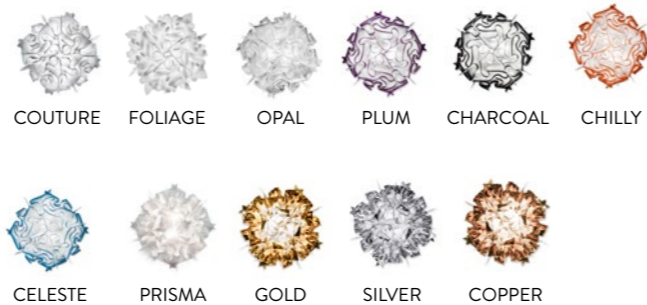

PRODUCT / PRODOTTO	DIMENSIONS / MISURE	COLOUR / COLORE	CODE / CODICE
7 SUSPENSION Bulbs E27: 9X 12W LED Filament Dimmable with: Dimmable bulbs Made of: Opalflex® Weight: net Kg 12,65 - gross Kg 27,60 Package: A 61 x 49 x h. 51 cm B 55 x 57 x h. 23 cm (x7) LIGHT SOURCE: BOTTOM VIEW	 20-40 cm (8"-16") 35 cm (13'-3/4") 130 cm (51'-1/4")	☐ OPAL ☐ PLUM ☐ CHARCOAL ☐ CHILLI ☐ CELESTE ☐ COUTURE TRSP. WIRE ☐ FOLIAGE TRSP. WIRE ☐ PRISMA ☐ SILVER ☐ COPPER ☐ GOLD	VEL78SOS0006W_000 VEL78SOS0006H_000 VEL78SOS0006N_000 VEL78SOS0006R_000 VEL78SOS0006D_000 VEL78SOS0006BW000 VEL78SOS0006FG000 VEL78SOS0006LE000 VEL78SOS0006S_000 VEL78SOS0006RA000 VEL78SOS0006O_000

PRODUCT / PRODOTTO	DIMENSIONS / MISURE	COLOUR / COLORE	CODE / CODICE
TABLE Bulbs E14: 1X 6W LED Filament Made of: Opalflex® / Metacrylate base With: MagneticSystem® Weight: net Kg 0,6 - gross Kg 1,2 Package: 32 x 34 x h. 22 cm	 25 cm (8'-3/4") 32 cm (12'-1/2")	☐ OPAL ☐ PLUM ☐ CHARCOAL ☐ COUTURE	VEL78TAV0001W_000 VEL78TAV0001H_000 VEL78TAV0001N_000 VEL78TAV0001BW000

CANOPY DETAILS

VELI 7

Ø 14 cm x h. 3 cm (Ø 5-1/2" x h. 1")

6m. cable kit must be ordered with lamp purchase
Kit Cavi da 6m da richiedere tassativamente in fase di ordine

CERTIFICATION

CE IP 20

ENERGY CLASS: A / A+ / A++

ENERGY LABEL AVAILABLE ON SLAMP'S WEBSITE

VELI 7 ENTIRE COLLECTION

FINISHES

VELI ENTIRE COLLECTION

CERTIFICATION

CE IP 20

ENERGY CLASS: A / A+ / A++

ENERGY LABEL AVAILABLE ON SLAMP'S WEBSITE

FINISHES