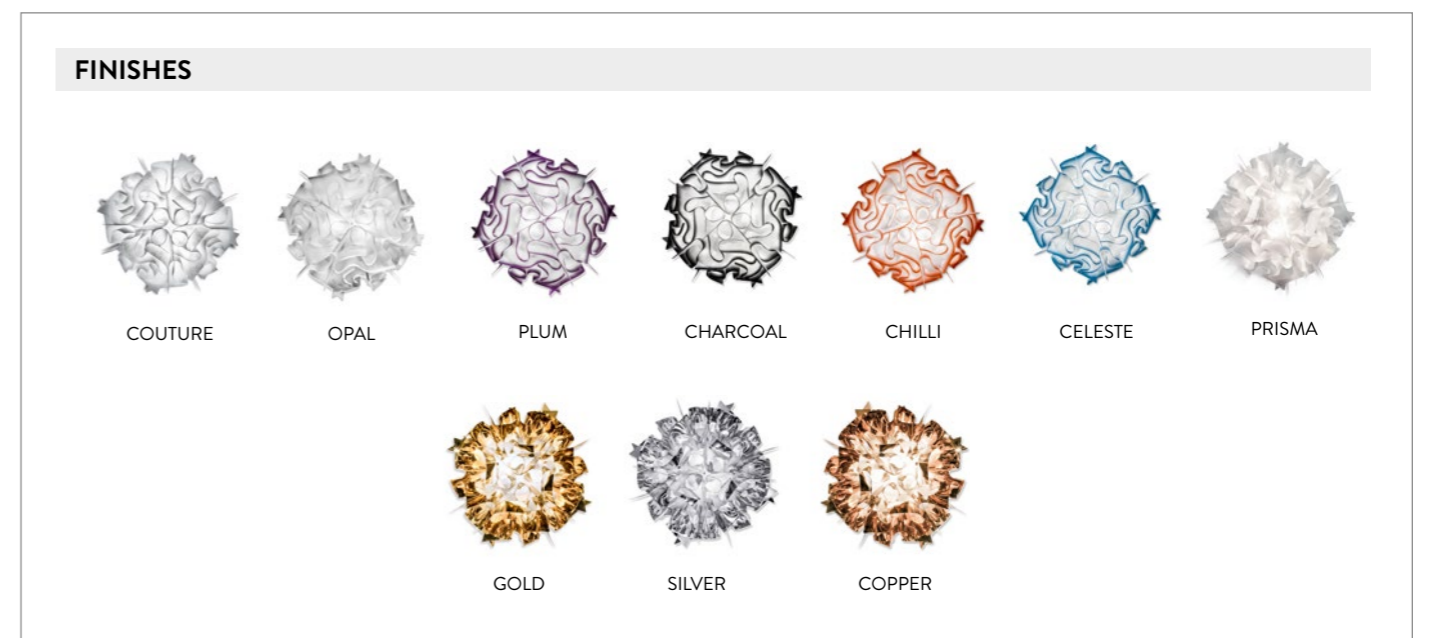

PRODUCT / PRODOTTO	DIMENSIONS / MISURE	COLOUR / COLORE	CODE / CODICE				
CEILING / WALL LARGE Bulbs E27: 3 X 12W LED Filament Dimmable with: Dimmable bulbs Made of: Opalflex® / Lentiflex® / Goldflex® / Steelflex® / Copperflex® With: MagneticSystem® Weight: net Kg 3,09 - gross Kg 7,6 Package: 80 x 80 x h. 30 cm CB REPORT AVAILABLE		☐ OPAL ☒ PLUM ☒ CHARCOAL ☒ COUTURE ☐ PRISMA ☒ SILVER ☒ COPPER ☒ GOLD	VEL78PLF0003W_000 VEL78PLF0003H_000 VEL78PLF0003N_000 VEL78PLF0003BW000 VEL78PLF0003LE000 VEL78PLF0003S_000 VEL78PLF0003RA000 VEL78PLF0003O_000				
		CEILING / WALL MEDIUM Bulbs E27: 2 X 12W LED Filament Dimmable with: Dimmable bulbs Made of: Opalflex® / Lentiflex® / Goldflex® / Steelflex® / Copperflex® With: MagneticSystem® Weight: net Kg 1,25 - gross Kg 2,6 Package: 55 x 57 x h. 23 cm CB REPORT AVAILABLE		☐ OPAL ☒ PLUM ☒ CHARCOAL ☒ CHILLI ☒ CELESTE ☒ COUTURE ☐ PRISMA ☒ SILVER ☒ COPPER ☒ GOLD	VEL78PLF0002W_000 VEL78PLF0002H_000 VEL78PLF0002N_000 VEL78PLF0002R_000 VEL78PLF0002D_000 VEL78PLF0002BW000 VEL78PLF0002LE000 VEL78PLF0002S_000 VEL78PLF0002RA000 VEL78PLF0002O_000		
				CEILING / WALL MINI Bulbs E14: 2 X 6W LED Filament Dimmable with: Dimmable bulbs Made of: Opalflex® / Lentiflex® / Goldflex® / Steelflex® / Copperflex® With: MagneticSystem® Weight: net Kg 0,61 - gross Kg 1,05 Package: 36 x 38 x h. 15 cm CB REPORT AVAILABLE		☐ OPAL ☒ PLUM ☒ CHARCOAL ☒ COUTURE ☐ PRISMA ☒ SILVER ☒ COPPER ☒ GOLD	VEL78PLF0001W_000 VEL78PLF0001H_000 VEL78PLF0001N_000 VEL78PLF0001BW000 VEL78PLF0001LE000 VEL78PLF0001S_000 VEL78PLF0001RA000 VEL78PLF0001O_000

CERTIFICATION

CE IP 20
ENERGY CLASS: A / A+ / A++
ENERGY LABEL AVAILABLE ON SLAMP'S WEBSITE