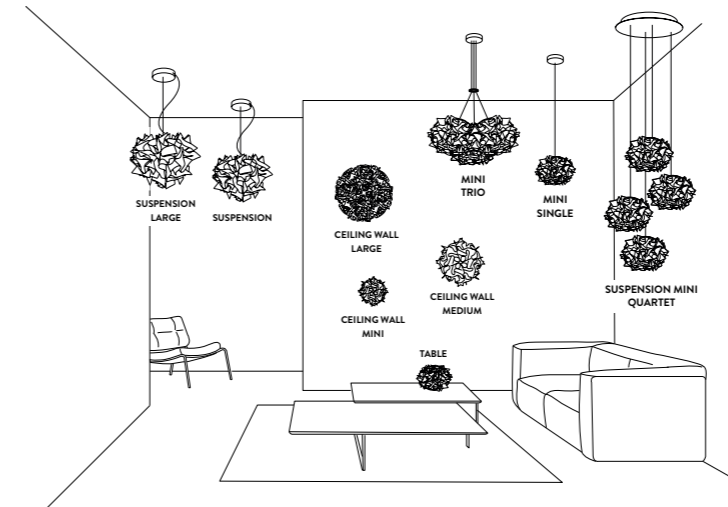

VELI ENTIRE COLLECTION