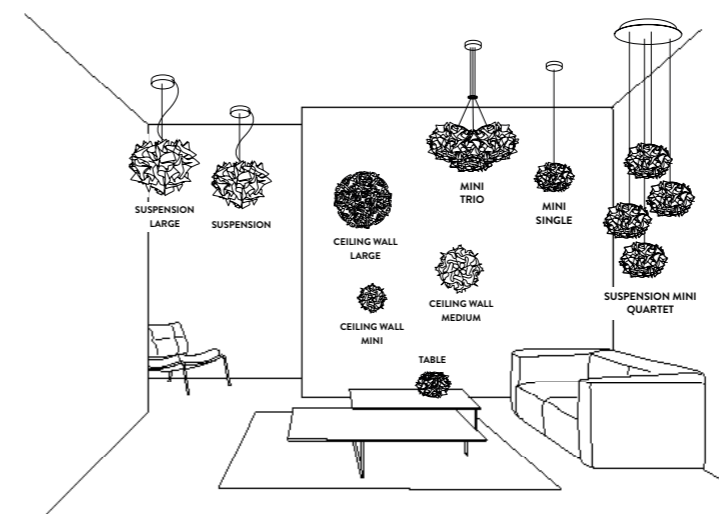

VELI ENTIRE COLLECTION