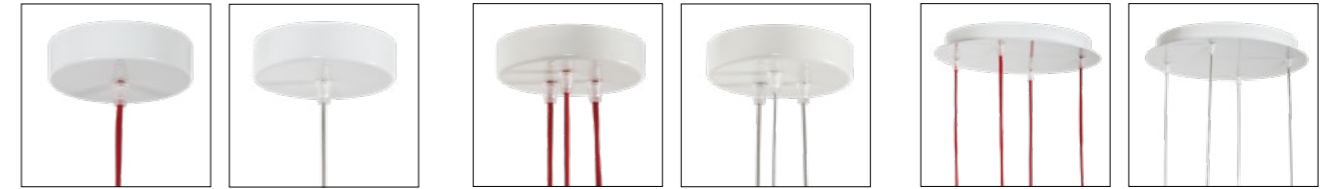

VELI MINI SUSPENSION by Adriano Rachele

Compendium page 198

PRODUCT / PRODOTTO	DIMENSIONS / MISURE	COLOUR / COLORE	CODE / CODICE
MINI SINGLE SUSPENSION Bulbs E27: 1 X 12W LED Filament Dimmable with: Dimmable bulbs Made of: Opalflex® With: Magnetic System® Weight: net Kg 0,6 - gross Kg 1,2 Package: 32 x 32 x h. 25 cm LIGHT SOURCE: BOTTOM VIEW		☐ COUTURE RED WIRE	VELXSXS0CTR01RMS000EU
		☐ COUTURE TRSP. WIRE	VELXSXS0CTR01TMS000EU
MINI TRIO SUSPENSION Bulbs E27: 3 X 12W LED Filament Dimmable with: Dimmable bulbs Made of: Opalflex® With: Magnetic System® Weight: net Kg 1,6 - gross Kg 5 Package: 64 x 62 x h. 34 cm LIGHT SOURCE: BOTTOM VIEW		☐ COUTURE RED WIRE	VELSM00CTR01RMT000EU
		☐ COUTURE TRSP. WIRE	VELSM00CTR01TMT000EU
MINI QUARTET SUSPENSION Bulbs E27: 4 X 12W LED Filament Dimmable with: Dimmable bulbs Made of: Opalflex® With: Magnetic System® Weight: net Kg 2 - gross Kg 5 Package: 64 x 62 x h. 34 cm LIGHT SOURCE: BOTTOM VIEW		☐ COUTURE RED WIRE	VELSM00CTR01RMQ000EU
		☐ COUTURE TRSP. WIRE	VELSM00CTR01TMQ000EU

CANOPY DETAILS