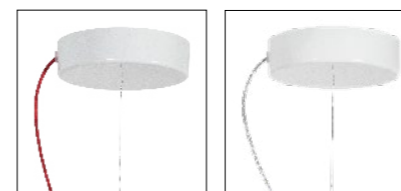

CANOPY DETAILS

VELI FOLIAGE

LARGE- MEDIUM: Ø 12 cm x h. 3,2 cm (Ø 4-3/4" x h. 1-1/4")

Red wrapped electric wire - Available also with transparent cable
Cavo calzato rosso - Disponibile anche con cavo trasparente

6m. cable kit must be ordered with lamp purchase
Kit Cavi da 6m da richiedere tassativamente in fase di ordine

Multiple installation kit on request
Kit di installazione multipla su richiesta