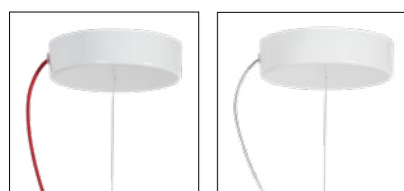

PRODUCT / PRODOTTO	DIMENSIONS / MISURE	COLOUR / COLORE	CODE / CODICE
SUSPENSION LARGE Bulbs E27: 4 X 12W LED Filament Dimmable with: Dimmable bulbs Made of: Opalflex® With: Magnetic System® Weight: net Kg 2,07 - gross Kg 5,7 Package: 61 x 61 x h. 64 cm		FOLIAGE RED WIRE	VELSL00FLG01R00000EU
		FOLIAGE TRSP. WIRE	VELSL00FLG01T00000EU
SUSPENSION Bulbs E27: 2 X 12W LED Filament Dimmable with: Dimmable bulbs Made of: Opalflex® With: Magnetic System® Weight: net Kg 1,15 - gross Kg 2,6 Package: 55 x 57 x h. 23 cm		FOLIAGE RED WIRE	VELSS00FLG01R00000EU
		FOLIAGE TRSP. WIRE	VELSS00FLG01T00000EU

CANOPY DETAILS

VELI FOLIAGE

LARGE- MEDIUM: Ø 12 cm x h. 3,2 cm (Ø 4-3/4" x h. 1-1/4")

Red wrapped electric wire - Available also with transparent cable
Cavo calzato rosso - Disponibile anche con cavo trasparente

6m. cable kit must be ordered with lamp purchase
Kit Cavi da 6m da richiedere tassativamente in fase di ordine

Multiple installation kit on request
Kit di installazione multipla su richiesta