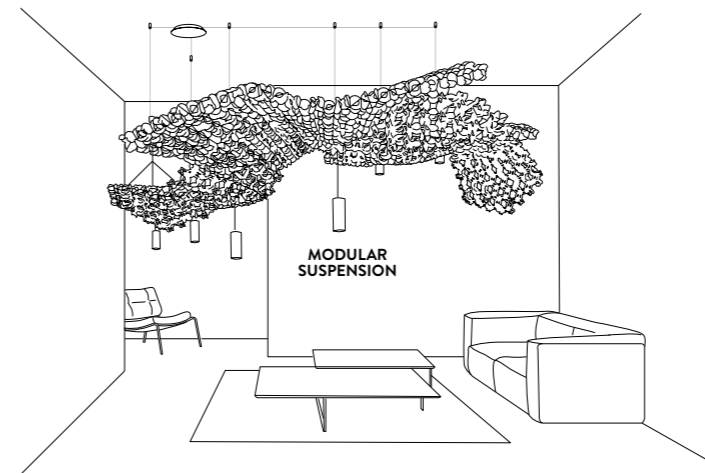

PRODUCT / PRODOTTO	DIMENSIONS / MISURE	COLOUR / COLORE	CODE / CODICE
ADDITIONAL CEILING/WALL SPOTLIGHT LED: 10W - 220~240Vac/ 24Vdc 3000 Kelvin- 1550 Lumen - Dimmable Made of: Steel - Matte White RAL9016 Weight: net 0,18 kg - gross 0,20 kg Package: 8 x 8 x h. 11 cm		☐ WHITE	ACC00PLF0000W_NUV

CANOPY DETAILS

NUVEM

Ø 18 / 12 cm x h. 3 cm (Ø 7" / 4-3/4" x h. 1")
La coppetta ospita fino 6 cavi elettrici
Canopy max 6 electric wires
Standard cable kit: 6 m - Kit cavi da 6m standard

NUVEM ENTIRE COLLECTION