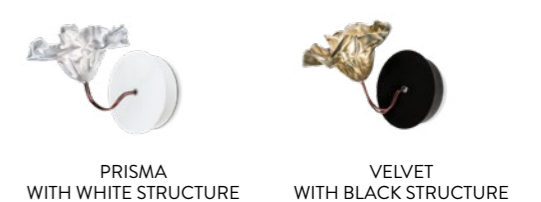

PRODUCT / PRODOTTO	DIMENSIONS / MISURE	COLOUR / COLORE	CODE / CODICE
TABLE LAMP LED: 1.3 W dimmable LED – 150 Lumen 2700 Kelvin - Rechargeable Li-ion Polymer Cell 3.7 Vdc 2500 mAh Charge 5 Vdc 1 A Battery duration: at max. intensity around 6,5 hours duration, at min. intensity around 60 hours duration Magnetic base and complementary anchor Made of: Lentiflex® / Copper wires Weight: net Kg 0,2 - gross Kg 0,6 Package: 19 x 19 x h 35 cm	26 cm (10") 15 cm (5-3/4") COMPLEMENTARY ANCHOR FOR WALL - RAL 9016 WHITE 7,3 cm (3") 0,1 cm (0,039")	☐ PRISMA ☐ WITH WHITE BASE ☒ VELVET ☒ WITH BLACK BASE	LAFT000PRS000BT000EU LAFT000VLV000BT000EU
ADDITIONAL LARGE MAGNETIC ANCHOR DISC RAL 9016 WHITE To be placed under a tablecloth or other fabric covering	14 cm (5-1/2") 0,1 cm (0,039")	☐ WHITE	ACC00TAV0003W_LAF
USB MULTICHARGER STATION 20 PORTS With: 20 USB, wire 1,50 m fan automatic heat dissipation Weight: net Kg 0,49 - gross Kg 0,53 Package: 15,5 x 15,5 x h. 7cm	6,5 (2-1/2") 14 cm (5-1/2") 7 cm (2-3/4")		ACC00CHAP020_000

LAFLEUR ENTIRE COLLECTION

FINISHES