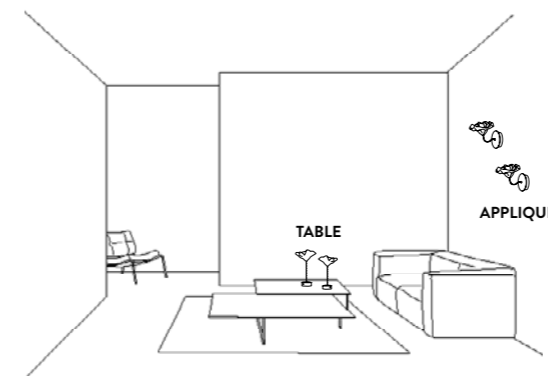

LAFLEUR ENTIRE COLLECTION