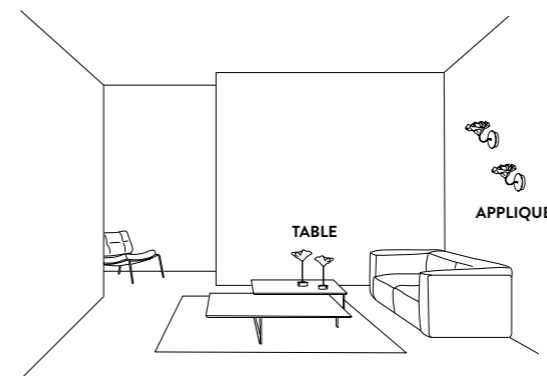

LAFLEUR ENTIRE COLLECTION