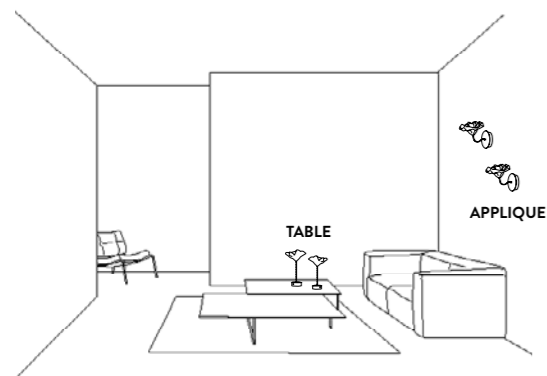

PRODUCT	DIMENSION	COLOUR	CODE
TABLE LAMP LED: 1.3 W dimmable LED – 150 Lumen 2700 Kelvin - Rechargeable Li-ion Polymer Cell 3.7 Vdc 2500 mAh Charge 5 Vdc 1 A Battery duration: at max. intensity around 6,5 hours duration, at min. intensity around 60 hours duration Magnetic base and complementary anchor Made of: Lentiflex® / Copper wires Weight: net 0,4 - gross 1,3 lb Package: 7,5 x 7,5 x h 13,8 in		☐ PRISMA ☐ WITH WHITE BASE	LAFT000PRS000BT000US
		☒ VELVET ☒ WITH BLACK BASE	LAFT000VLV000BT000US
ADDITIONAL LARGE MAGNETIC ANCHOR DISC RAL 9016 WHITE To be placed under a tablecloth or other fabric covering		☐ WHITE	ACC00TAV0003W_LAF
USB MULTICHARGER STATION 20 PORTS With: 20 USB, wire 1,50 m fan automatic heat dissipation Weight: net 1,08 - gross 1,16 Package: 6 x 6 x h 2,73"			ACC00CHAP020_000

LAFLEUR ENTIRE COLLECTION