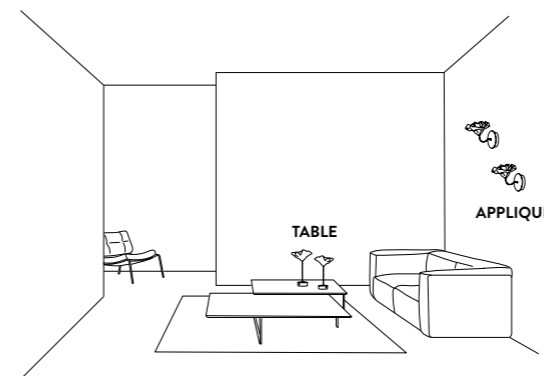

LAFLEUR ENTIRE COLLECTION