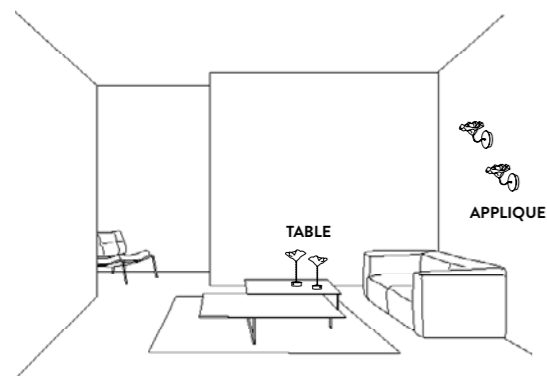

PRODUCT	DIMENSION	COLOUR	CODE
TABLE LAMP LED: 1.3 W dimmable LED – 150 Lumen 2700 Kelvin - Rechargeable Li-ion Polymer Cell 3.7 Vdc 2500 mAh Charge 5 Vdc 1 A Battery duration: at max. intensity around 6,5 hours duration, at min. intensity around 60 hours duration Magnetic base and complementary anchor Made of: Lentiflex® / Copper wires Weight: net 0,4 - gross 1,3 lb Package: 7,5 x 7,5 x h 13,8 in		☐ PRISMA ☐ WITH WHITE BASE	LAFT000PRS000BT000US
		☒ VELVET ☒ WITH BLACK BASE	LAFT000VLV000BT000US
ADDITIONAL LARGE MAGNETIC ANCHOR DISC RAL 9016 WHITE To be placed under a tablecloth or other fabric covering		☐ WHITE	ACC00TAV0003W_LAF
USB MULTICHARGER STATION 20 PORTS With: 20 USB, wire 1,50 m fan automatic heat dissipation Weight: net 1,08 - gross 1,16 Package: 6 x 6 x h 2,73"			ACC00CHAP020_000

LAFLEUR ENTIRE COLLECTION

FINISHES

PRODUCT	DIMENSION	COLOUR	CODE
LAFLEUR APPLIQUE Bulbs: 1 X 3W G4 Dimmable LED Bulbs Power Supply: 110~220Vac / 12 Vdc Dimmable with Triac With: Bulb included (450 Lumen - 2900 / 3000 Kelvin) Made of: Lentiflex® / Copper Wires and Painted iron structure Additional dimming system Dali, Bluetooth, Casambi, upon request Weight: net 1,3 - gross 2,6 lb Package: 10,6 x 10,8 x h 9,8 in	Stated dimension may vary by several cm/inches as the the blossom-decor is handcrafted. L'ingombro dichiarato potrebbe variare di qualche cm/inches poiché la corolla-diffusore realizzata a mano.	☐ PRISMA ☐ WHITE STRUCTURE	LAFWM00PRS00000000US
		☒ VELVET ☒ BLACK STRUCTURE	LAFWM00VLV00000000US