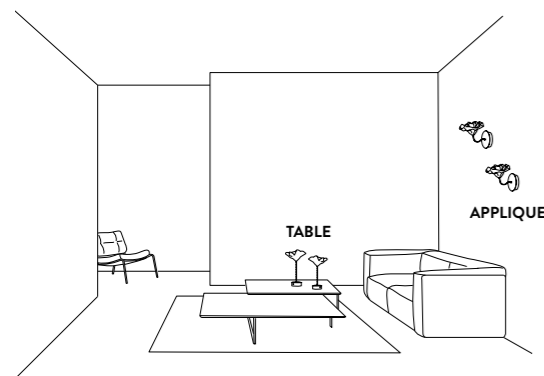

PRODUCT / PRODOTTO	DIMENSIONS / MISURE	COLOUR / COLORE	CODE / CODICE
TABLE LAMP LED: 1.3 W dimmable LED – 150 Lumen 2700 Kelvin - Rechargeable Li-ion Polymer Cell 3.7 Vdc 2500 mAh Charge 5 Vdc 1 A Battery duration: at max. intensity around 6,5 hours duration, at min. intensity around 60 hours duration Magnetic base and complementary anchor Made of: Lentiflex® / Copper wires Weight: net Kg 0,2 - gross Kg 0,6 Package: 19 x 19 x h 35 cm	26 cm (10") 15 cm (5-3/4") COMPLEMENTARY ANCHOR FOR WALL - RAL 9016 WHITE 7,3 cm (3") 0,1 cm (0,039")	☐ PRISMA ☐ WITH WHITE BASE ☒ VELVET ☒ WITH BLACK BASE	LAFT000PRS000BT000EU LAFT000VLV000BT000EU
ADDITIONAL LARGE MAGNETIC ANCHOR DISC RAL 9016 WHITE To be placed under a tablecloth or other fabric covering	14 cm (5-1/2") 0,1 cm (0,039")	☐ WHITE	ACC00TAV0003W_LAF
USB MULTICHARGER STATION 20 PORTS With: 20 USB, wire 1,50 m fan automatic heat dissipation Weight: net Kg 0,49 - gross Kg 0,53 Package: 15,5 x 15,5 x h. 7cm	6,5 (2-1/2") 14 cm (5-1/2") 7 cm (2-3/4")		ACC00CHAP020_000

LAFLEUR ENTIRE COLLECTION