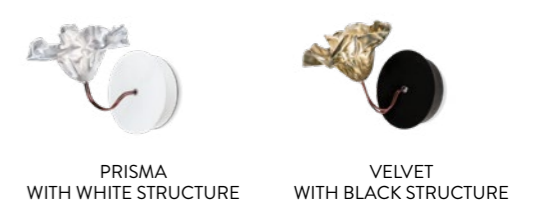

PRODUCT / PRODOTTO	DIMENSIONS / MISURE	COLOUR / COLORE	CODE / CODICE
TABLE LAMP LED: 1.3 W dimmable LED – 150 Lumen 2700 Kelvin - Rechargeable Li-ion Polymer Cell 3.7 Vdc 2500 mAh Charge 5 Vdc 1 A Battery duration: at max. intensity around 6,5 hours duration, at min. intensity around 60 hours duration Magnetic base and complementary anchor Made of: Lentiflex® / Copper wires Weight: net Kg 0,2 - gross Kg 0,6 Package: 19 x 19 x h 35 cm	26 cm (10") 15 cm (5-3/4") COMPLEMENTARY ANCHOR FOR WALL - RAL 9016 WHITE 7,3 cm (3") 0,1 cm (0,039")	☐ PRISMA ☐ WITH WHITE BASE ☒ VELVET ☒ WITH BLACK BASE	LAFT000PRS000BT000EU LAFT000VLV000BT000EU
ADDITIONAL LARGE MAGNETIC ANCHOR DISC RAL 9016 WHITE To be placed under a tablecloth or other fabric covering	14 cm (5-1/2") 0,1 cm (0,039")	☐ WHITE	ACC00TAV0003W_LAF
USB MULTICHARGER STATION 20 PORTS With: 20 USB, wire 1,50 m fan automatic heat dissipation Weight: net Kg 0,49 - gross Kg 0,53 Package: 15,5 x 15,5 x h. 7cm	6,5 (2-1/2") 14 cm (5-1/2") 7 cm (2-3/4")		ACC00CHAP020_000

LAFLEUR ENTIRE COLLECTION

FINISHES