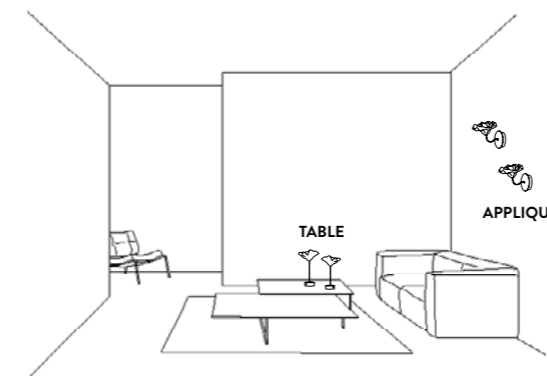

LAFLEUR ENTIRE COLLECTION

FINISHES