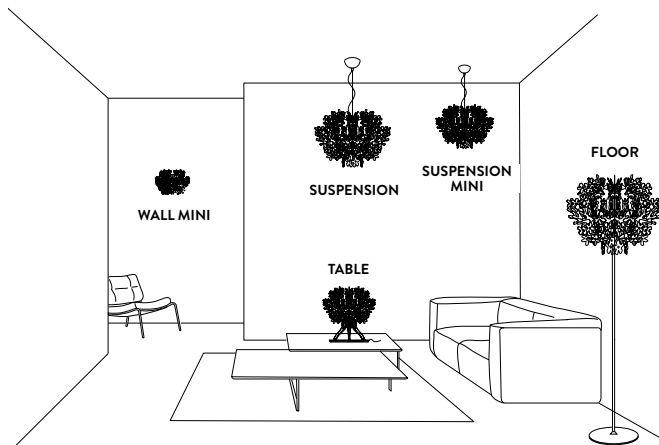

PRODUCT / PRODOTTO	DIMENSIONS / MISURE	COLOUR / COLORE	CODE / CODICE
FIORELLINA TABLE Bulbs E14: 1X 6W LED Filament Made of: Opalflex® / Cristalflex® Goldflex® / Steelflex® / Copperflex® With: Base matching colour Weight: net Kg 1 - gross Kg 1,5 Package: 39 x 34 x h. 38 cm		☐ WHITE	FIO14TAV0001W
		☐ FUMÉ ☒ GOLD ☐ SILVER ☐ COPPER	FIO14TAV0001F FIO14TAV0001O FIO14TAV0001S FIO14TAV0001RA
FLOOR Bulbs E27: 1X 12W LED Filament Made of: Opalflex® / Cristalflex® With: Stainless Steel Base Weight: net Kg 5,74 - gross Kg 6,5 Package: A 57 x 30 x h. 38 cm - Kg 5 B 168 x 10 x h. 10 - Kg 1,5		☐ WHITE	FIO14PST0000W
		☐ FUMÉ	FIO14PST0000F

FIORELLA ENTIRE COLLECTION