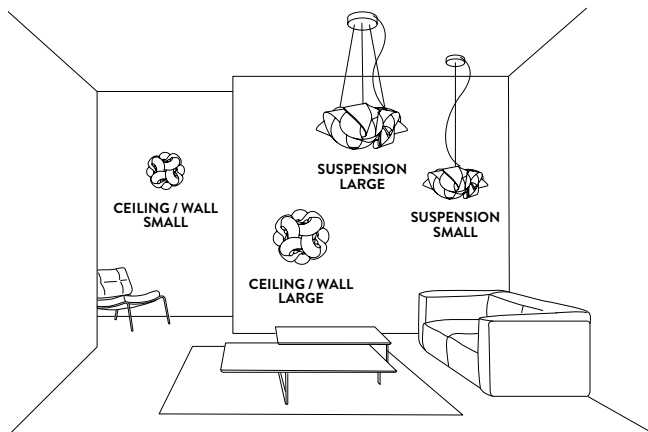

PRODUCT / PRODOTTO	DIMENSIONS / MISURE	COLOUR / COLORE	CODE / CODICE
CEILING/WALL LARGE Bulbs E27: 5 X 12W LED Filament Dimmable with: Dimmable bulbs Made of: Lentiflex® With: Magnetic System® Weight: net Kg 3 - gross Kg 5,8 Package: 62 x 64 x h. 34 cm	25 cm (9-3/4") 60 cm (23-1/2") LIGHT SOURCE: BOTTOM VIEW	☐ PRISMA	FAB90PLF0003LE000
CEILING/WALL Bulbs E27: 3 X 12W LED Filament Dimmable with: Dimmable bulbs Made of: Lentiflex® With: Magnetic System® Weight: net Kg 1,5 - gross Kg 3,15 Package: 57 x 58 x h. 30 cm	21 cm (8") 48,5 cm (19") LIGHT SOURCE: BOTTOM VIEW	☐ PRISMA	FAB90PLF0000LE000

FABULA ENTIRE COLLECTION