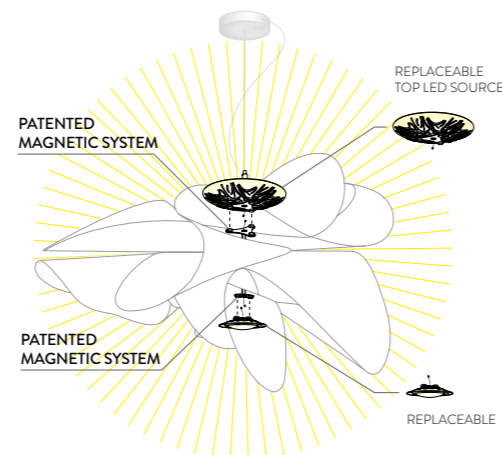

LA BELLE ÉTOILE

design by Adriano Rachele

Compendium page 94 / 362 / 228

PRODUCT / PRODOTTO	DIMENSIONS / MISURE	COLOUR / COLORE	CODE / CODICE
SUSPENSION LARGE LED: 21W - 110~240 Vac / 40Vdc - 2830 Lumen 2700 Kelvin (warm white) - CRI 90 Dimmable with: PWM, 0-10 Made of: Cristalflex® With: Patented Light Source with Magnetic System® Weight: net Kg 1,8 - gross Kg 6,1 Package: 110 x 81 x h. 47 cm CB REPORT AVAILABLE		<input type="checkbox"/> WHITE ETO78SOS0003W_000 ADDITIONAL DIMMING SYSTEM DALI, BLUETOOTH, CASAMBI, TRIAC UPON REQUEST	
SUSPENSION LED: 21W - 110~240 Vac / 40Vdc - 2830 Lumen 2700 Kelvin (warm white) - CRI 90 Dimmable with: PWM, 0-10 Made of: Cristalflex® With: Patented Light Source with Magnetic System® Weight: net Kg 1,5 - gross Kg 5,5 Package: 73 x 79 x h. 47 cm CB REPORT AVAILABLE		<input type="checkbox"/> WHITE ETO78SOS0001W_000 ADDITIONAL DIMMING SYSTEM DALI, BLUETOOTH, CASAMBI, TRIAC UPON REQUEST	
CEILING/WALL LED: 15W - 200~240 Vac / 40Vdc - 2150 Lumen 2700 Kelvin (warm white) - CRI 90 Dimmable with: Triac Trailing Edge Made of: Cristalflex® With: Patented Light Source with Magnetic System® Weight: net Kg 1,8 - gross Kg 4 Package: 80 x 80 x h. 30 cm CB REPORT AVAILABLE		<input type="checkbox"/> WHITE ETO78PLF0001W_000 ADDITIONAL DIMMING SYSTEM DALI, BLUETOOTH, CASAMBI, PWM 0/10-1/10 UPON REQUEST	

CANOPY DETAILS

LA BELLE ÉTOILE / ÉTOILE

LARGE: Ø14 cm x h. 3,2 cm (Ø 5-1/2" x h. 1-1/2")
MEDIUM: Ø14 cm x h. 3,2 cm (Ø 5-1/2" x h. 1-1/2")

6 m. cable kit also available for purchase after lamp order
Kit Cavi da 6m acquistabile anche successivamente

CERTIFICATION

CE IP 20

ENERGY CLASS: A / A+ / A++

ENERGY LABEL AVAILABLE ON SLAMP'S WEBSITE

PATENTED MAGNETIC SYSTEM® LIGHT SOURCE

ÉTOILE

design by Adriano Rachele

Compendium page 98 / 230 / 364