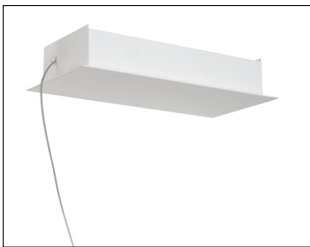

PRODUCT / PRODOTTO	DIMENSIONS / MISURE	COLOUR / COLORE	CODE / CODICE
<p>SUSPENSION</p> <p>LED: 130W - 110 ~ 240 Vac / 24 Vdc 15.000 Lumen 2900 Kelvin - CRI > 90</p> <p>Dimmable with: PWM, 1-10 or Potentiometer</p> <p>Made of: Cristalflex®</p> <p>Weight: net Kg 6 - gross Kg 14</p> <p>Package: 120 x 80 x h.63 cm</p>		<input type="checkbox"/> WHITE	<p>CRD95SOS0000W_000</p> <p>ADDITIONAL DIMMING SYSTEM DALI, BLUETOOTH, CASAMBI, TRIAC UPON REQUEST</p>

CANOPY DETAILS

CORDOBA

28/25 cm x 13/10,4 cm x h. 5 cm
(11" x 5" x h 2")

6 m. cable kit standard
Kit Cavi da 6m standard

CERTIFICATION

CE IP 20  

ENERGY CLASS: A / A+ / A++

ENERGY LABEL AVAILABLE ON SLAMP'S WEBSITE