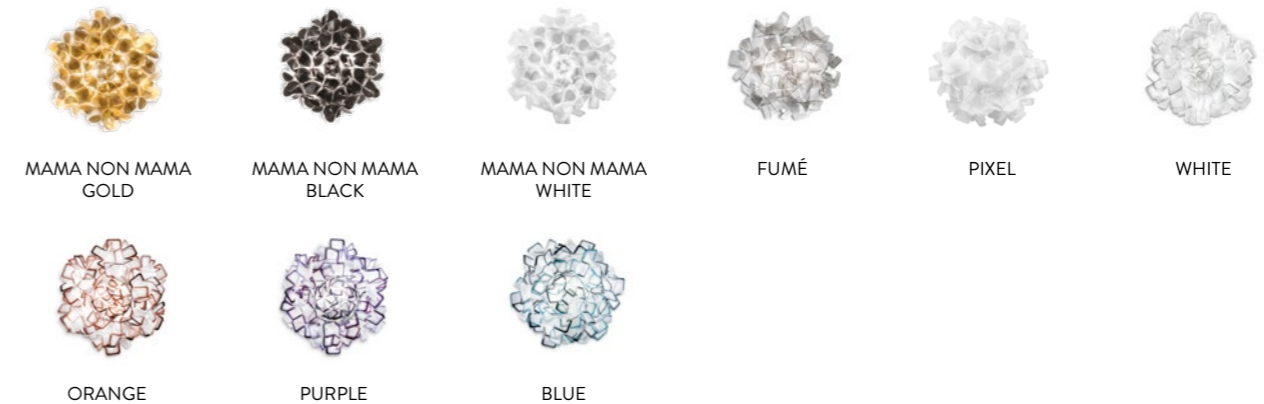

CLIZIA CEILING / WALL by Adriano Rachele

Compendium pages **262/404**