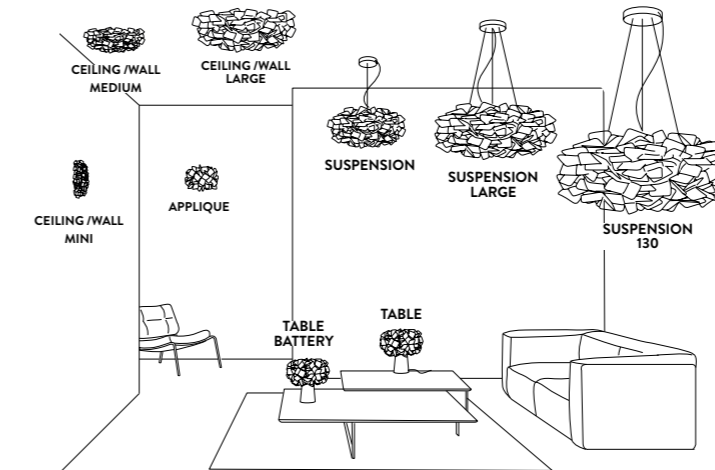

CLIZIA APPLIQUE design by Adriano Rachele

Compendium page **408**

PRODUCT / PRODOTTO	DIMENSIONS / MISURE	COLOUR / COLORE	CODE / CODICE
APPLIQUE Bulbs E14: 2 X 6W LED Filament Dimmable with: Dimmable bulbs Made of: Cristalflex® With: Magnetic Hanging System Weight: net Kg 0,6 - gross Kg 1,4 Package: 36 x 38 x h. 15 cm	 28 cm 9-3/4" 32 cm (12-1/2") 15 cm 5-3/4" LIGHT SOURCE: 19 cm 7-1/4"	MAMA NON MAMA GOLD CLIWM00GNM00000000EU	MAMA NON MAMA BLACK CLIWM00BNM00000000EU
		MAMA NON MAMA WHITE CLIWM00MNM00000000EU	

CLIZIA ENTIRE COLLECTION