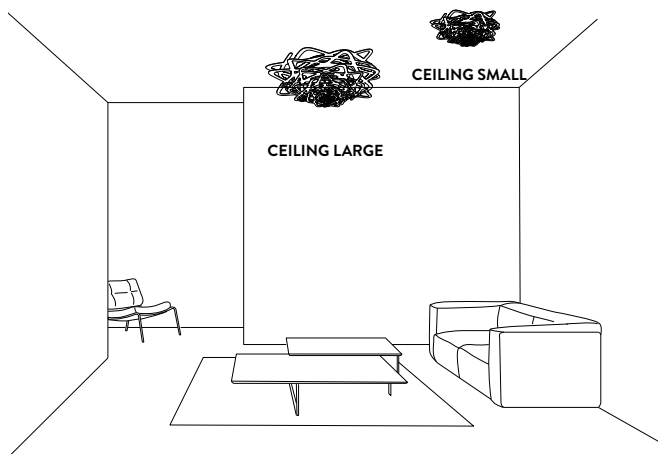

PRODUCT / PRODOTTO	DIMENSIONS / MISURE	COLOUR / COLORE	CODE / CODICE
CEILING LAMP LARGE Bulbs E27: 1 X 12W LED Filament Dimmable with: Dimmable bulbs Made of: Plainflex® / 97 Crystals With: MagneticSystem® Weight: net Kg 6,5 - gross Kg 9,5 Package: A 34 x 35 x h. 37 cm - Kg 3,5 B 80 x 80 x h. 10 cm - Kg 6	30 cm (11-3/4") 77 cm (30") 72 cm (28-1/4")	☐ WHITE ☒ BLACK	AUR14PLF0003W AUR14PLF0003N
		☒ TRANSP. ☐ WHITE ☒ BLACK ☒ FUMÉ	AUR14PLF0001T AUR14PLF0001WT AUR14PLF0001NT AUR14PLF0001FT
CEILING LAMP MINI Bulbs E27: 1 X 12W LED Filament Dimmable with: Dimmable bulbs Made of: Plainflex® or Cristalflex® / 61 Crystals With: MagneticSystem® Weight: net Kg 1,7 - gross Kg 3,1 Package: A 23 x 23 x h. 15 cm - Kg 2,2 B 62 x 60 x h. 8 cm - Kg 0,9	20,5 cm (8") 60 cm (23-1/2") 62 cm (24-1/2")	☐ WHITE ☒ BLACK ☒ FUMÉ	AUR14PLF0001T AUR14PLF0001WT AUR14PLF0001NT AUR14PLF0001FT
		☒ TRANSP. ☐ WHITE ☒ BLACK ☒ FUMÉ	AUR14PLF0001T AUR14PLF0001WT AUR14PLF0001NT AUR14PLF0001FT

AURORA ENTIRE COLLECTION

CERTIFICATION

CE IP 20 EAC

ENERGY CLASS: A / A+ / A++

ENERGY LABEL AVAILABLE ON SLAMP'S WEBSITE

FINISHES