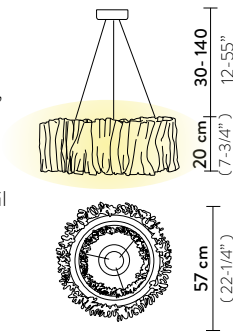

ACCORDÉON SUSPENSION

Light Source: 52W - 200~240V - 5.900 Lumen - 2.700 Kelvin - CRI >90, Integrated LED

Dimmable: PWM, 0-10

Materials: Lentiflex®, Lentiflex® with cold foil

Weight: net 4 Kg - gross 6 Kg

Packaging: 63 x 64 x h. 34 cm

ACCORDÉON VERTICAL

Light Source: 1 X 6W E14 LED Filament Bulb (max Ø5cm)

Dimmable: with dimmable bulbs

Materials: Lentiflex®, Lentiflex® with cold foil

Weight: net 0,35 Kg - gross 0,6 Kg

Packaging: 18 x 18 x h. 35 cm

Weight: net 0,47 Kg - gross 0,75 Kg

Packaging: 19 x 17 x h. 48 cm

FINISH	PRODUCT CODE	EAN CODE	CANOPY DETAILS
--------	--------------	----------	----------------

<p>GOLD</p>	ACRSM00GLD01T27NMTEU 2700 KELVIN	8024727101392	<p>Ø 16 x h. 3,5 cm</p>
	ACRSM00GLD01T30NMTEU 3000 KELVIN	8024727101422	
	ACCESSORIES		
	6M CABLE KIT (must be ordered with lamp)		
	DALI ACC00DALOUNI000B0		
	TRIAC ACC00TRIO220000E0		
	CASAMBI ACC00CAI0220000A0		

<p>WHITE</p>	ACRSM00WHT01T0027KEU 2700 KELVIN	8024727080635	<p>Ø 16 x h. 3,5 cm</p>
	ACRSM00WHT01T0030KEU 3000 KELVIN	8024727080642	
	ACCESSORIES		
	6M CABLE KIT (must be ordered with lamp)		
	DALI ACC00DALOUNI000B0		
	TRIAC ACC00TRIO220000E0		
	CASAMBI ACC00CAI0220000A0		