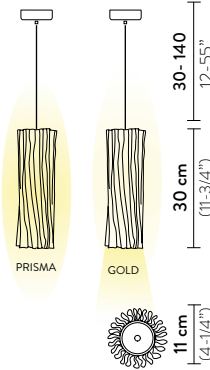

ACCORDÉON VERTICAL

Light Source: 1 X 6W E12 LED Filament Bulb (max Ø5cm)

Dimmable: with dimmable bulbs

Materials: Lentiflex®, Lentiflex® with cold foil

Weight: net 0,77 lbs - gross 1,32 lbs

Packaging: 7,09 x 7,09 x h. 13,78 in

ACCORDÉON BATTERY

Light Source: 1,3W - 150 Lumen - 2.700 Kelvin - Battery LED

Dimmable: with integrated dimmer

Materials: Lentiflex®, anodized aluminium

With: at max intensity around 6.5 hours duration, at min intensity around 60 hours duration

Weight: net 1,04 lbs - gross 1,65 lbs

Packaging: 7,48 x 6,69 x h. 18,9 in