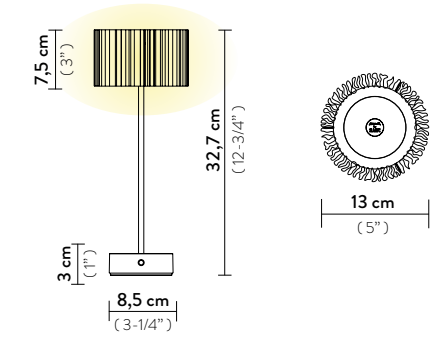

Weight: net 0,47 Kg - gross 0,75 Kg

Packaging: 19 x 17 x h. 48 cm

FINISH	PRODUCT CODE	EAN CODE	CANOPY DETAILS
--------	--------------	----------	----------------

<p>GOLD</p>	ACRSM00GLD01T27NMTEU 2700 KELVIN	8024727101392	<p>Ø 16 x h. 3,5 cm</p>
	ACRSM00GLD01T30NMTEU 3000 KELVIN	8024727101422	
	ACCESSORIES		
	6M CABLE KIT (must be ordered with lamp)		
	DALI ACC00DALOUNI000B0		
	TRIAC ACC00TRIO220000E0		
	CASAMBI ACC00CAI0220000A0		

Packaging: 24,8 x 25,2 x h. 13,39 in

ACCORDÉON VERTICAL

Light Source: 1 X 6W E12 LED Filament Bulb (max Ø5cm)

Dimmable: with dimmable bulbs

Materials: Lentiflex®, Lentiflex® with cold foil

Weight: net 0,77 lbs - gross 1,32 lbs

Packaging: 7,09 x 7,09 x h. 13,78 in

ACCORDÉON BATTERY

Light Source: 1,3W - 150 Lumen - 2.700 Kelvin - Battery LED

Dimmable: with integrated dimmer

Materials: Lentiflex®, anodized aluminium

With: at max intensity around 6.5 hours duration, at min intensity around 60 hours duration

Weight: net 1,04 lbs - gross 1,65 lbs

Packaging: 7,48 x 6,69 x h. 18,9 in

FINISH	PRODUCT CODE	EAN CODE	CANOPY DETAILS
 GOLD	ACRSM00GLD01T27NMTUS 2700 KELVIN	8024727101378	Ø 7,48 x h. 1,97 in
	ACRSM00GLD01T30NMTUS 3000 KELVIN	8024727101354	
	ACCESSORIES		
	6M CABLE KIT		
	DALI ACC00DAL0UNI000B0		
	CASAMBI ACC00CAI0220000A0		
 SILVER	ACRSM00SLV01T27NMTUS 2700 KELVIN	8024727101330	Ø 7,48 x h. 1,97 in
	ACRSM00SLV01T30NMTUS 3000 KELVIN	8024727101484	
	ACCESSORIES		
	6M CABLE KIT		
	DALI ACC00DAL0UNI000B0		
	CASAMBI ACC00CAI0220000A0		
 WHITE	ACRSM00WHT01T0027KUS 2700 KELVIN	8024727083124	Ø 7,48 x h. 1,97 in
	ACRSM00WHT01T0030KUS 3000 KELVIN	8024727083179	
	ACCESSORIES		
	6M CABLE KIT		
	DALI ACC00DAL0UNI000B0		
	CASAMBI ACC00CAI0220000A0		
 GOLD PRISMA	ACRSS00GLD01B00NMTUS GOLD	8024727101507	Ø 4,72 x h. 1,26 in
	ACRSS00PRS01B00000US PRISMA	8024727090955	
	ACCESSORIES		
	6M CABLE KIT		