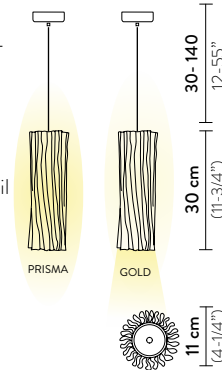

ACCORDÉON SUSPENSION

Light Source: 52W - 200~240V - 5.900 Lumen - 2.700 Kelvin - CRI >90, Integrated LED

Dimmable: PWM, 0-10

Materials: Lentiflex®, Lentiflex® with cold foil

Weight: net 4 Kg - gross 6 Kg

Packaging: 63 x 64 x h. 34 cm

ACCORDÉON VERTICAL

Light Source: 1 X 6W E14 LED Filament Bulb (max Ø5cm)

Dimmable: with dimmable bulbs

Materials: Lentiflex®, Lentiflex® with cold foil

Weight: net 0,35 Kg - gross 0,6 Kg

Packaging: 18 x 18 x h. 35 cm

Weight: net 0,47 Kg - gross 0,75 Kg

Packaging: 19 x 17 x h. 48 cm

FINISH	PRODUCT CODE	EAN CODE	CANOPY DETAILS
--------	--------------	----------	----------------

<p>GOLD</p>	ACRSM00GLD01T27NMTEU 2700 KELVIN	8024727101392	<p>Ø 16 x h. 3,5 cm</p>
	ACRSM00GLD01T30NMTEU 3000 KELVIN	8024727101422	
	ACCESSORIES		
	6M CABLE KIT (must be ordered with lamp)		
	DALI ACC00DALOUNI000B0		
	TRIAC ACC00TRIO220000E0		
	CASAMBI ACC00CAI0220000A0		

<p>WHITE</p>	ACRSM00WHT01T0027KEU 2700 KELVIN	8024727080635	<p>Ø 16 x h. 3,5 cm</p>
	ACRSM00WHT01T0030KEU 3000 KELVIN	8024727080642	
	ACCESSORIES		
	6M CABLE KIT (must be ordered with lamp)		
	DALI ACC00DALOUNI000B0		
	TRIAC ACC00TRIO220000E0		
	CASAMBI ACC00CAI0220000A0		