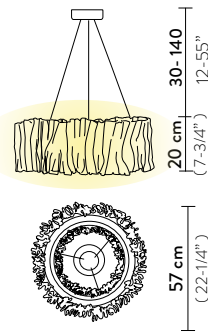

Weight: net 0,47 Kg - gross 0,75 Kg

Packaging: 19 x 17 x h. 48 cm

FINISH	PRODUCT CODE	EAN CODE	CANOPY DETAILS
--------	--------------	----------	----------------

<p>GOLD</p>	ACRSM00GLD01T27NMTEU 2700 KELVIN	8024727101392	<p>Ø 16 x h. 3,5 cm</p>
	ACRSM00GLD01T30NMTEU 3000 KELVIN	8024727101422	
	ACCESSORIES		
	6M CABLE KIT (must be ordered with lamp)		
	DALI ACC00DALOUNI000B0		
	TRIAC ACC00TRIO220000E0		
	CASAMBI ACC00CAI0220000A0		

Packaging: 24,8 x 25,2 x h. 13,39 in

ACCORDÉON VERTICAL

Light Source: 1 X 6W E12 LED Filament Bulb (max Ø5cm)

Dimmable: with dimmable bulbs

Materials: Lentiflex®, Lentiflex® with cold foil

Weight: net 0,77 lbs - gross 1,32 lbs

Weight: net 1,04 lbs - gross 1,65 lbs

Packaging: 7,48 x 6,69 x h. 18,9 in

FINISH	PRODUCT CODE	EAN CODE	CANOPY DETAILS
 GOLD	ACRSM00GLD01T27NMTUS 2700 KELVIN	8024727101378	Ø 7,48 x h. 1,97 in
	ACRSM00GLD01T30NMTUS 3000 KELVIN	8024727101354	
	ACCESSORIES		
	6M CABLE KIT		
	DALI ACC00DAL0UNI000B0		
	CASAMBI ACC00CAI0220000A0		
 SILVER	ACRSM00SLV01T27NMTUS 2700 KELVIN	8024727101330	Ø 7,48 x h. 1,97 in
	ACRSM00SLV01T30NMTUS 3000 KELVIN	8024727101484	
	ACCESSORIES		
	6M CABLE KIT		
	DALI ACC00DAL0UNI000B0		
	CASAMBI ACC00CAI0220000A0		
 WHITE	ACRSM00WHT01T0027KUS 2700 KELVIN	8024727083124	Ø 7,48 x h. 1,97 in
	ACRSM00WHT01T0030KUS 3000 KELVIN	8024727083179	
	ACCESSORIES		
	6M CABLE KIT		
	DALI ACC00DAL0UNI000B0		
	CASAMBI ACC00CAI0220000A0		
 GOLD PRISMA	ACRSS00GLD01B00NMTUS GOLD	8024727101507	Ø 4,72 x h. 1,26 in
	ACRSS00PRS01B00000US PRISMA	8024727090955	
	ACCESSORIES		
	6M CABLE KIT		