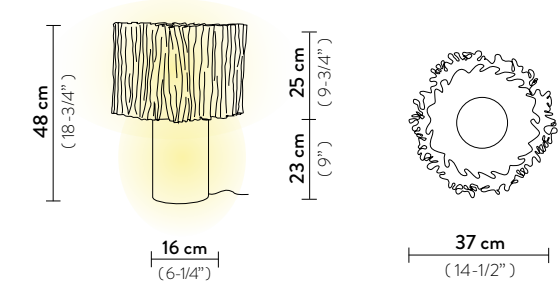

ACCORDÉON TABLE

Light Source: 2 X 12W E27 LED Filament Bulbs + 1 X 6W E14 LED Filament Bulb

Dimmable: not dimmable

Materials: Lentiflex®, Cristalflex®

Weight: net 2,6 Kg - gross 4,6 Kg

Packaging: 61 x 46 x h. 34 cm