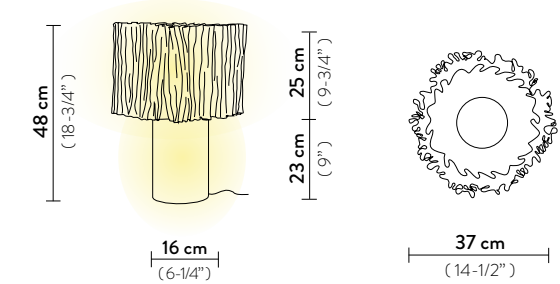

ACCORDÉON TABLE

Light Source: 2 X 12W E26 LED Filament Bulbs + 1 X 6W E12 LED Filament Bulb

Dimmable: not dimmable

Materials: Lentiflex®, Cristalflex®

Weight: net 5,73 lbs - gross 10,14 lbs

Packaging: 24,02 x 18,11 x h. 13,39 in