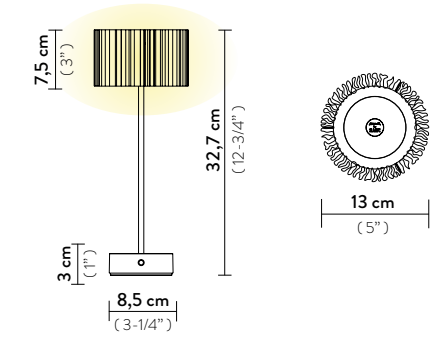

ACCORDÉON SUSPENSION

Light Source: 52W - 200~240V - 5.900 Lumen - 2.700 Kelvin - CRI >90, Integrated LED

Dimmable: PWM, 0-10

Materials: Lentiflex®, Lentiflex® with cold foil

Weight: net 4 Kg - gross 6 Kg

Packaging: 63 x 64 x h. 34 cm

ACCORDÉON VERTICAL

Light Source: 1 X 6W E14 LED Filament Bulb (max Ø5cm)

Dimmable: with dimmable bulbs

Materials: Lentiflex®, Lentiflex® with cold foil

Weight: net 0,35 Kg - gross 0,6 Kg

Packaging: 18 x 18 x h. 35 cm

Weight: net 0,47 Kg - gross 0,75 Kg

Packaging: 19 x 17 x h. 48 cm

FINISH	PRODUCT CODE	EAN CODE	CANOPY DETAILS
--------	--------------	----------	----------------

<p>GOLD</p>	ACRSM00GLD01T27NMTEU 2700 KELVIN	8024727101392	<p>Ø 16 x h. 3,5 cm</p>
	ACRSM00GLD01T30NMTEU 3000 KELVIN	8024727101422	
	ACCESSORIES		
	6M CABLE KIT (must be ordered with lamp)		
	DALI ACC00DALOUNI000B0		
	TRIAC ACC00TRIO220000E0		
	CASAMBI ACC00CAI0220000A0		

<p>WHITE</p>	ACRSM00WHT01T0027KEU 2700 KELVIN	8024727080635	<p>Ø 16 x h. 3,5 cm</p>
	ACRSM00WHT01T0030KEU 3000 KELVIN	8024727080642	
	ACCESSORIES		
	6M CABLE KIT (must be ordered with lamp)		
	DALI ACC00DALOUNI000B0		
	TRIAC ACC00TRIO220000E0		
	CASAMBI ACC00CAI0220000A0		