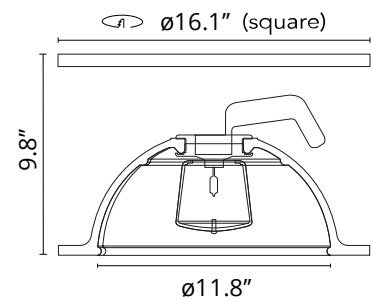

EAN	8059607012000
Mounting	Ceiling
Environments	Indoor dry location
Light Source Type	Bulb
Lamp category	Halogen
Lamp type	T
Lamp holders	G9
Number of heads	1
Power (W)	60

Physical

Color	White
Net weight (lb)	11.91
Package volume (in)	3940.30
IP internal	20