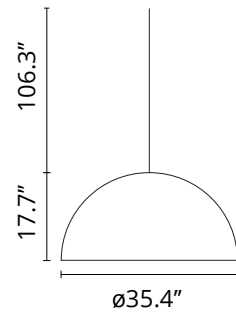

### Physical

Color	Glossy Black
Cord length (in)	106
Canopy dimension (mm)	86
Net weight (lb)	63.95
Package height (in)	26.77
Package width (in)	44.09
Package length (in)	44.09
Package volume (in)	52052.73
IP internal	20