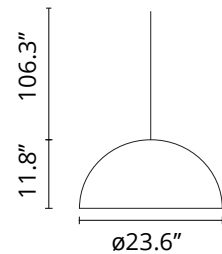

EAN	8059607029701
Mounting	Suspension
Environments	Indoor dry location
Light Source Type	Bulb
Lamp category	Halogen
Lamp type	T
Lamp holders	E26
Number of heads	1
Power (W)	100

Physical

Color	Black
Cord length (in)	106
Canopy dimension (mm)	36
Net weight (lb)	28.67
Package height (in)	28.74
Package width (in)	17.13
Package length (in)	28.74
Package volume (in)	14146.03
IP internal	20