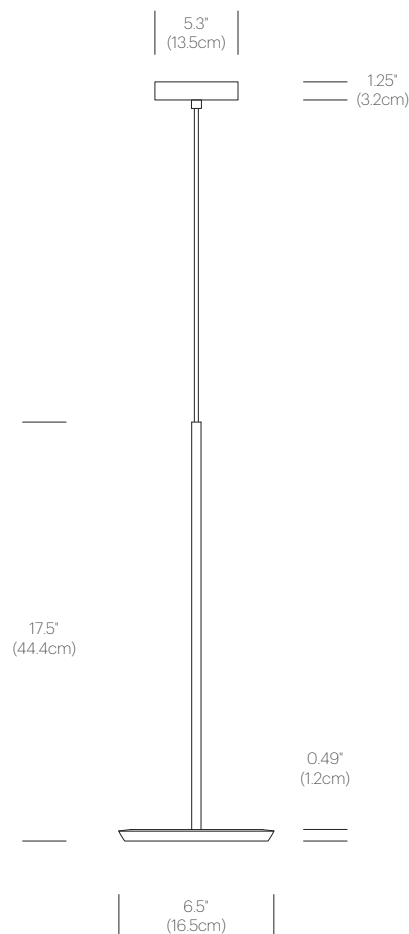

Color Rendition Index : 90 CRI

50K hour lifespan

Cable length : 10' (305cm)(Field cuttable)

1 year warranty

## PACKAGING WEIGHT AND DIMENSIONS

Sky Solo lamp 3.1LBS 19" X 10.2" X 2.4"

1.4KGS 48cm X 26cm X 6cm

## DIMENSIONS

SKY SOLO