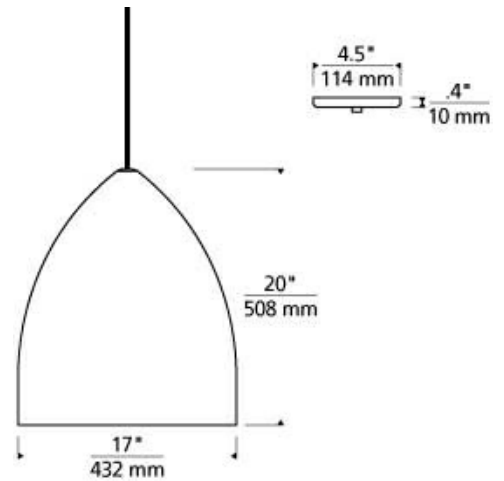

700 _____ SIGGP _____

JOB NAME _____

NOTES _____

SIGNAL GRANDE PENDANT

SPECIFICATIONS

HARDWARE MATERIAL	Metal
SHADE MATERIAL	Aluminum
NET WEIGHT	4.5 lbs
HEIGHT	20in
WIDTH	17in
LENGTH	17in
UP LIGHT / DOWN LIGHT / BOTH?	
WET LISTED	
DAMP LISTED	Yes
DRY LISTED	
MIN. HANGING HEIGHT	26.5in
MAX HANGING HEIGHT	164.5in
TOTAL CORD LENGTH	144in
TOTAL STEM LENGTH	
STEM QTY	
SLOPED CEILING ADAPTABLE?	Yes 45° Max
GENERAL LISTING	ETL Listed
INCLUDES	