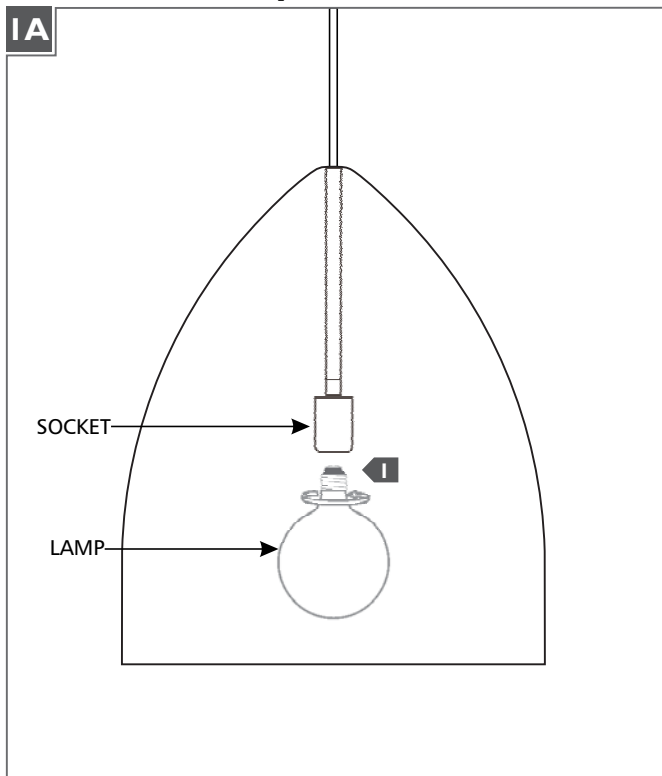

Signal Grande Pendant

700TDSIGGP

1.0

PENDANT

GENERAL PRODUCT INFORMATION:

This product is suitable for damp locations.

This product can be dimmed with a standard incandescent dimmer.

Install the Lamp

CAUTION: To reduce the risk of a burn or electric shock during re-lamping, disconnect the power to the fixture.

Use **MAX 120 Volt, 150 Watt** Medium Base G40 Globe lamp. 

1 Screw the new lamp into the socket.