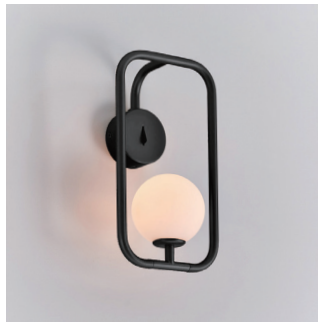

Color

Sircle Pendant L

Model
SG-140PV

Material
mouth-blown glass, steel

Light Source
G9 1 x 5W LED 2700K CRI90

Weight
1.6kg / 3.5lb

Color

champagne gold

matt black

copper

Canopy C16
matt black

Bracket A31

Sircle Pendant PH4

Model
SG-140PH4

Material
mouth-blown glass, steel

Light Source
G9 4 x 5W LED 2700K CRI90

Weight
5.0kg / 11lb

- Color**
-  matt opal + champagne gold
 -  matt opal + matt black
 -  matt opal + copper

champagne gold

matt black

Sircle Wall

Model
SG-100WV

Material
mouth-blown glass, steel

Light Source
G9 1 x 3W LED 2700K CRI90

Weight
1.1kg / 2.4lb

Color

-  matt opal + champagne gold
-  matt opal + matt black

* Fixture can be installed horizontally, or vertically, in both directions, offering a high degree of flexibility.