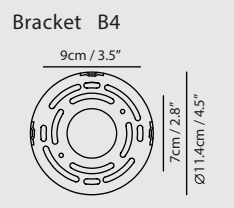

Weight
5.0kg / 11lb

- Color**
-  matt opal + champagne gold
 -  matt opal + matt black
 -  matt opal + copper

champagne gold

matt black

Sircle Wall

Model
SG-100WV

Material
mouth-blown glass, steel

Light Source
G9 1 x 3W LED 2700K CRI90

Weight
1.1kg / 2.4lb

Color

-  matt opal + champagne gold
-  matt opal + matt black

* Fixture can be installed horizontally, or vertically, in both directions, offering a high degree of flexibility.