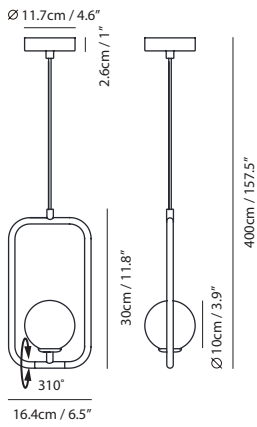

By Li, Hui Lun 李慧倫

champagne gold

matt black

Sircle Pendant S

Model
SG-100PV

Material
mouth-blown glass, steel

Light Source
G9 1 x 3W LED 2700K CRI90

Weight
0.8kg / 1.8lb

Color

Sircle Pendant L

Model
SG-140PV

Material
mouth-blown glass, steel

Light Source
G9 1 x 5W LED 2700K CRI90

Weight
1.6kg / 3.5lb

Color

champagne gold

Weight
5.0kg / 11lb

- Color**
-  matt opal + champagne gold
 -  matt opal + matt black
 -  matt opal + copper

champagne gold

matt black

Sircle Wall

Model
SG-100WV

Material
mouth-blown glass, steel

Light Source
G9 1 x 3W LED 2700K CRI90

Weight
1.1kg / 2.4lb

Color

-  matt opal + champagne gold
-  matt opal + matt black

* Fixture can be installed horizontally, or vertically, in both directions, offering a high degree of flexibility.