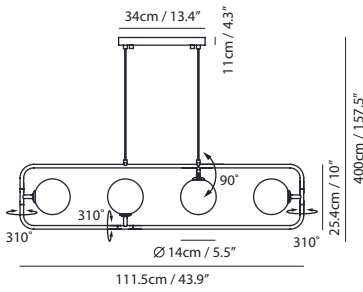

Canopy C16
matt black

Bracket A31

Sircle Pendant PH4

Model
SG-140PH4

Material
mouth-blown glass, steel

Light Source
G9 4 x 5W LED 2700K CRI90

Weight
5.0kg / 11lb

1. **Color**
2. matt opal + champagne gold
   - matt opal + matt black
   - matt opal + copper