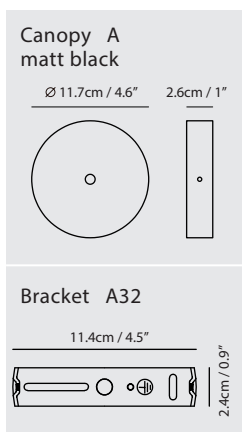

By Li, Hui Lun 李慧倫

champagne gold

matt black

Sircle Pendant S

Model
SG-100PV

Material
mouth-blown glass, steel

Light Source
G9 1 x 3W LED 2700K CRI90

Weight
0.8kg / 1.8lb

Color

Sircle Pendant L

Model
SG-140PV

Material
mouth-blown glass, steel

Light Source
G9 1 x 5W LED 2700K CRI90

Weight
1.6kg / 3.5lb

Color

champagne gold

Weight
5.0kg / 11lb

- Color**
-  matt opal + champagne gold
 -  matt opal + matt black
 -  matt opal + copper

champagne gold

matt black

Sircle Wall

Model
SG-100WV

Material
mouth-blown glass, steel

Light Source
G9 1 x 3W LED 2700K CRI90

Weight
1.1kg / 2.4lb

Color

-  matt opal + champagne gold
-  matt opal + matt black

* Fixture can be installed horizontally, or vertically, in both directions, offering a high degree of flexibility.