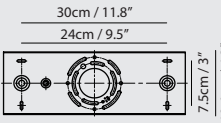

Bracket A31

Sircle Pendant PH4

Model
SG-140PH4

Material
mouth-blown glass, steel

Light Source
G9 4 x 5W LED 2700K CRI90

Weight
5.0kg / 11lb

1. **Color**
2. matt opal + champagne gold
   - matt opal + matt black
   - matt opal + copper