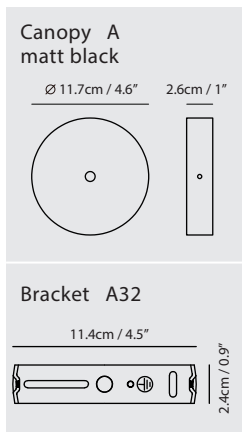

By Li, Hui Lun 李慧倫

champagne gold

matt black

Sircle Pendant S

Model
SG-100PV

Material
mouth-blown glass, steel

Light Source
G9 1 x 3W LED 2700K CRI90

Weight
0.8kg / 1.8lb

Color

Sircle Pendant L

Model
SG-140PV

Material
mouth-blown glass, steel

Light Source
G9 1 x 5W LED 2700K CRI90

Weight
1.6kg / 3.5lb

Color

champagne gold

Weight
1.1kg / 2.4lb

Color

-  matt opal + champagne gold
-  matt opal + matt black

* Fixture can be installed horizontally, or vertically, in both directions, offering a high degree of flexibility.