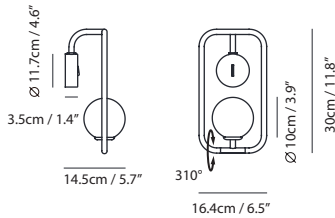

Weight
5.0kg / 11lb

- Color**
-  matt opal + champagne gold
 -  matt opal + matt black
 -  matt opal + copper

champagne gold

matt black

Sircle Wall

Model
SG-100WV

Material
mouth-blown glass, steel

Light Source
G9 1 x 3W LED 2700K CRI90

Weight
1.1kg / 2.4lb

Color

-  matt opal + champagne gold
-  matt opal + matt black

* Fixture can be installed horizontally, or vertically, in both directions, offering a high degree of flexibility.