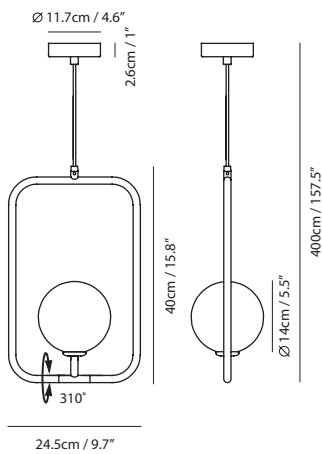

By Li, Hui Lun 李慧倫

champagne gold

matt black

Sircle Pendant S

Model
SG-100PV

Material
mouth-blown glass, steel

Light Source
G9 1 x 3W LED 2700K CRI90

Weight
0.8kg / 1.8lb

Color

Sircle Pendant L

Model
SG-140PV

Material
mouth-blown glass, steel

Light Source
G9 1 x 5W LED 2700K CRI90

Weight
1.6kg / 3.5lb

Color

champagne gold

Weight
5.0kg / 11lb

- Color**
-  matt opal + champagne gold
 -  matt opal + matt black
 -  matt opal + copper

champagne gold

matt black

Sircle Wall

Model
SG-100WV

Material
mouth-blown glass, steel

Light Source
G9 1 x 3W LED 2700K CRI90

Weight
1.1kg / 2.4lb

Color

-  matt opal + champagne gold
-  matt opal + matt black

* Fixture can be installed horizontally, or vertically, in both directions, offering a high degree of flexibility.