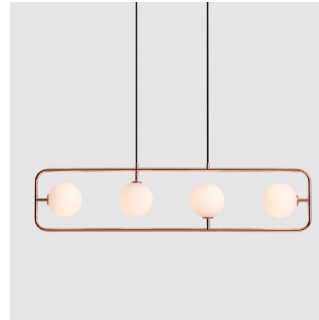

By Li, Hui Lun 李慧倫

champagne gold

matt black

Sircle Pendant S

Model
SG-100PV

Material
mouth-blown glass, steel

Light Source
G9 1 x 3W LED 2700K CRI90

Weight
0.8kg / 1.8lb

Color

Sircle Pendant L

Model
SG-140PV

Material
mouth-blown glass, steel

Light Source
G9 1 x 5W LED 2700K CRI90

Weight
1.6kg / 3.5lb

Color

champagne gold

matt black

copper

Canopy C16
matt black

Bracket A31

Sircle Pendant PH4

Model
SG-140PH4

Material
mouth-blown glass, steel

Light Source
G9 4 x 5W LED 2700K CRI90

Weight
5.0kg / 11lb

- Color**
-  matt opal + champagne gold
 -  matt opal + matt black
 -  matt opal + copper

champagne gold

matt black

Sircle Wall

Model
SG-100WV

Material
mouth-blown glass, steel

Light Source
G9 1 x 3W LED 2700K CRI90