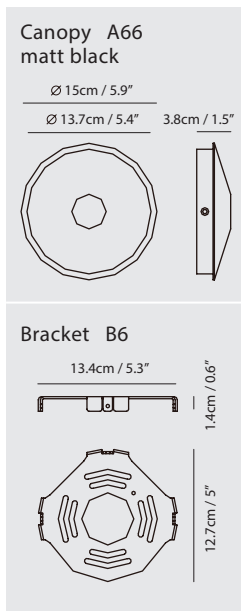

Weight
2.0kg / 4.4lb

Cord
200cm / 78.7"

Color

-  matt opal glass + matt black
-  matt opal glass + champagne gold

matt opal glass + matt black

matt opal glass + champagne gold

Pensee LED Wall

Model
SG-7992WJ

Material
mouth-blown glass, steel

Light Source
G9 1 x 5W LED 2700K, CRI90

Feature
DJ on/off switch

Weight
1.1kg / 2.4lb

Color
 matt opal glass + matt black
 matt opal glass + champagne gold