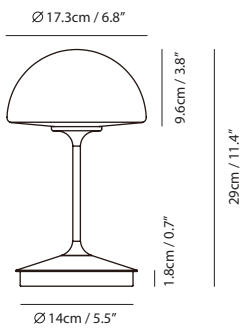

The Pensee is a refined and contemporary take on a timeless silhouette. With a classic profile and compact design, the new PENSÉE offers the best luminaire experience to date. Available both as a table lamp or wall lamp, the PENSÉE emits a calming glow of light through the handmade opal glass. Both versions feature an exclusive "DJ dimmer" base design.

By Chen, Chao Cheng 陳昭成

matt opal glass + matt black

matt opal glass + champagne gold

Pensee LED Table

Model
SLD-7992DJ

Material
mouth-blown glass, steel

Light Source
LED 6W 2700K CRI90 85lm

Feature
DJ dimmer switch

Weight
2.0kg / 4.4lb

Cord
200cm / 78.7"

Color

-  matt opal glass + matt black
-  matt opal glass + champagne gold

matt opal glass + matt black

matt opal glass + champagne gold

Pensee LED Wall

Model
SG-7992WJ

Material
mouth-blown glass, steel

Light Source
G9 1 x 5W LED 2700K, CRI90

Feature
DJ on/off switch

Weight
1.1kg / 2.4lb

Color
 matt opal glass + matt black
 matt opal glass + champagne gold