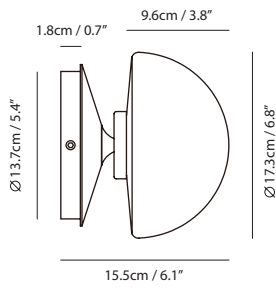

Weight
2.0kg / 4.4lb

Cord
200cm / 78.7"

Color

-  matt opal glass + matt black
-  matt opal glass + champagne gold

matt opal glass + matt black

matt opal glass + champagne gold

Pensee LED Wall

Model
SG-7992WJ

Material
mouth-blown glass, steel

Light Source
G9 1 x 5W LED 2700K, CRI90

Feature
DJ on/off switch

Weight
1.1kg / 2.4lb

Color
 matt opal glass + matt black
 matt opal glass + champagne gold