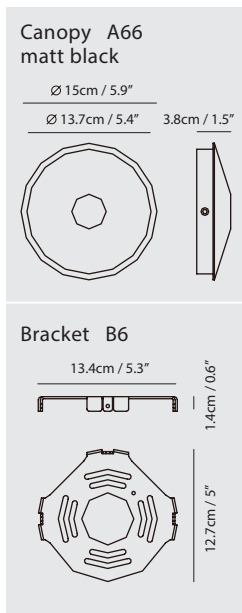

Weight
2.0kg / 4.4lb

Cord
200cm / 78.7"

Color

-  matt opal glass + matt black
-  matt opal glass + champagne gold

matt opal glass + matt black

matt opal glass + champagne gold

Pensee LED Wall

Model
SG-7992WJ

Material
mouth-blown glass, steel

Light Source
G9 1 x 5W LED 2700K, CRI90

Feature
DJ on/off switch

Weight
1.1kg / 2.4lb

Color
 matt opal glass + matt black
 matt opal glass + champagne gold